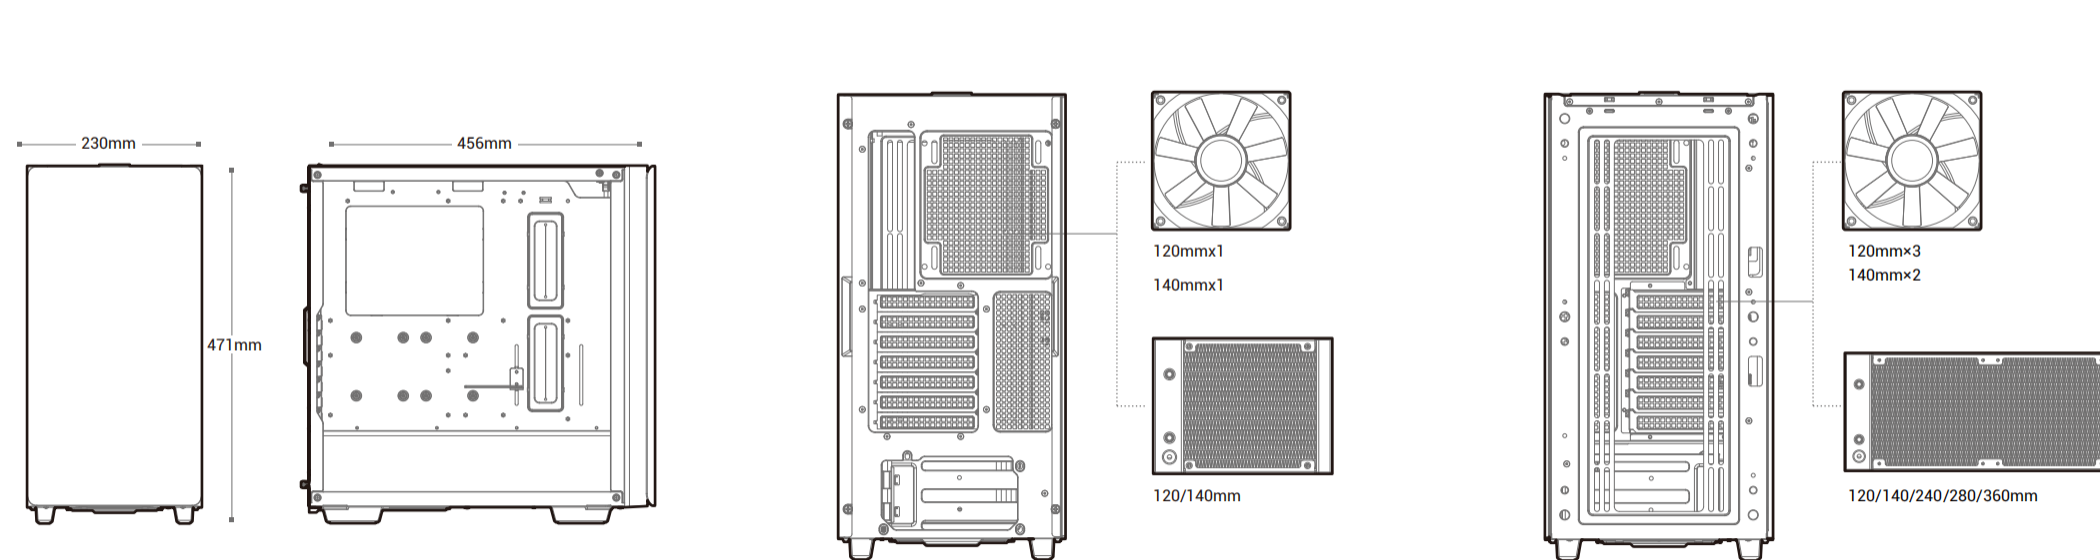

Specifications