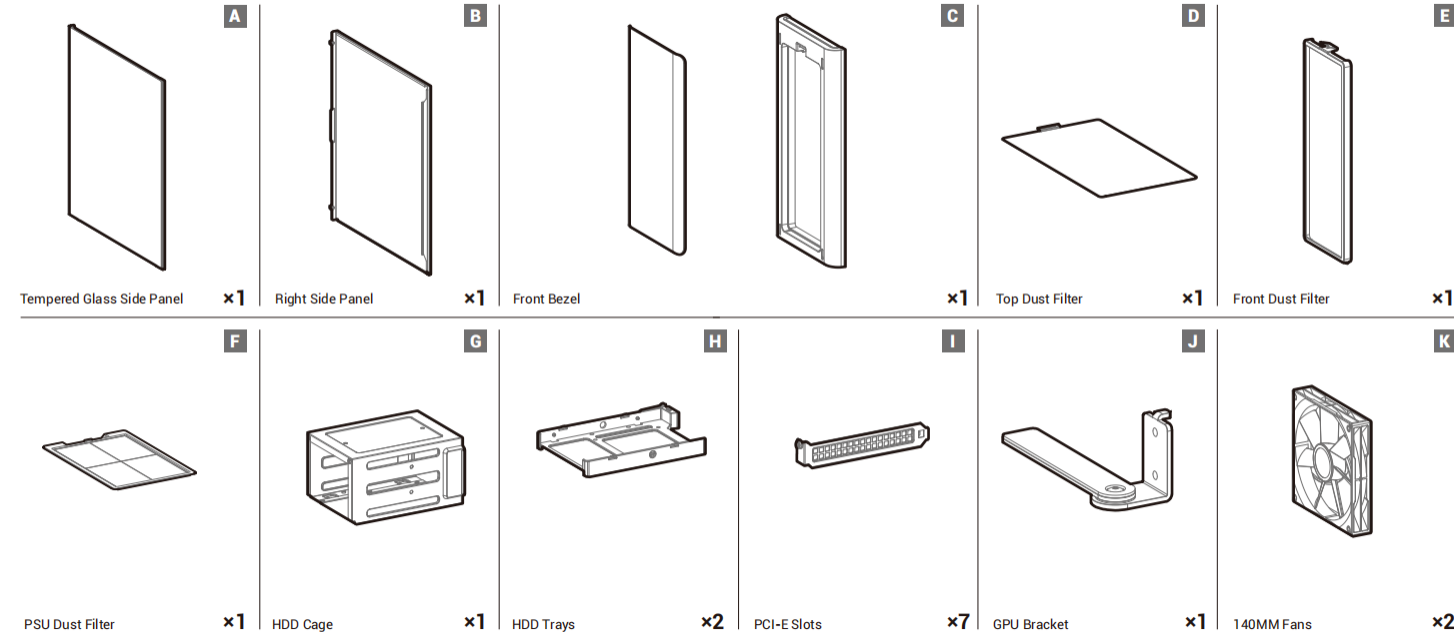

### Case Specifications

Length: 456mm    Maximum GPU length: 380mm    Radiator compatibility: Front: 120/140/240/280/360mm    Fan locations: Front: 3x120/2x140mm  
 Width: 230mm    Maximum PSU length: 160mm    Top: 2x120/2x140mm  
 Height: 471mm    Maximum CPU cooler height: 175mm    Rear: 120/140mm    Rear: 1x120/1x140mm