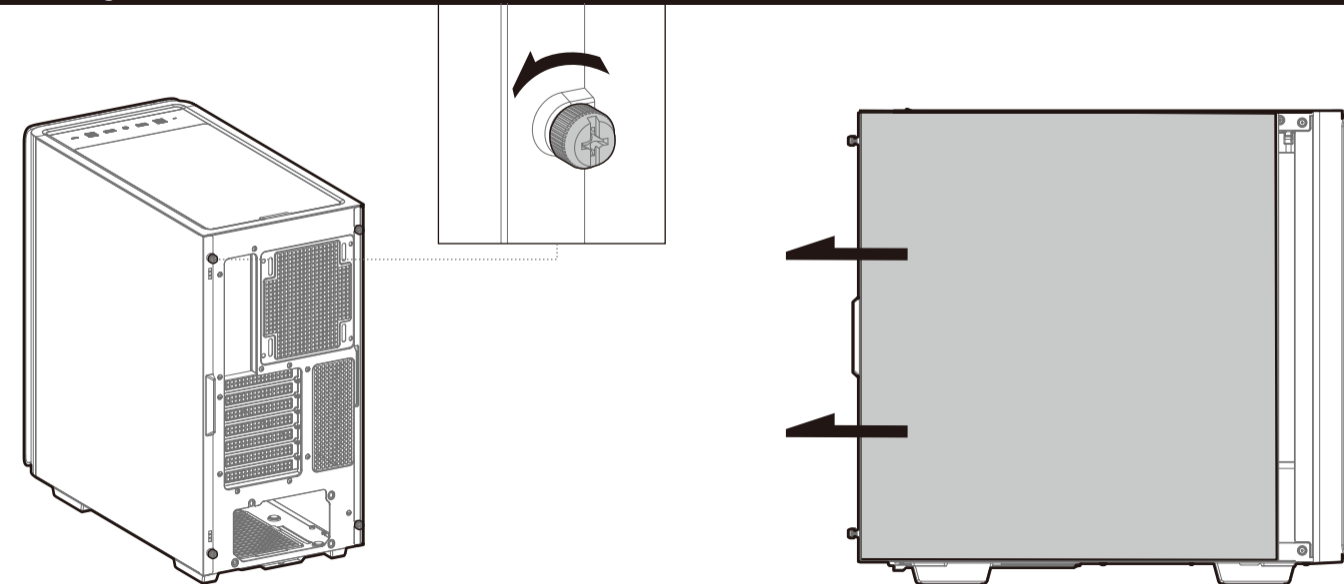

Removing the Side Panel