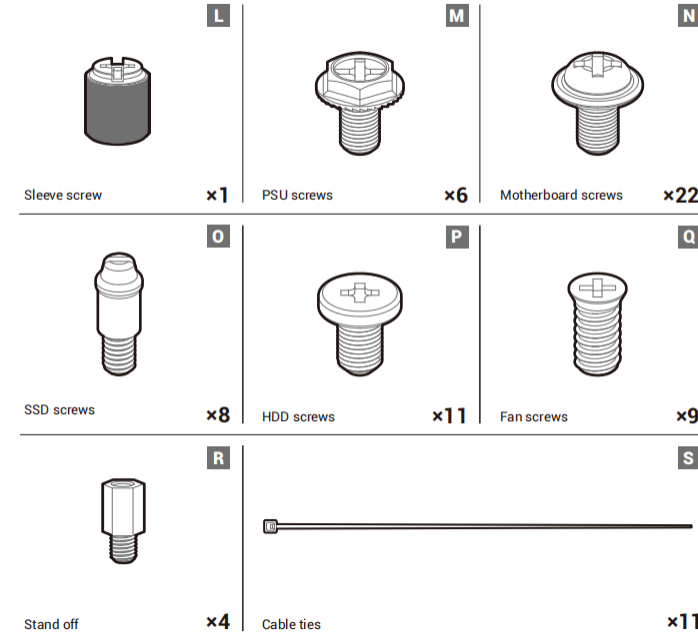

Accessory Kit Contents