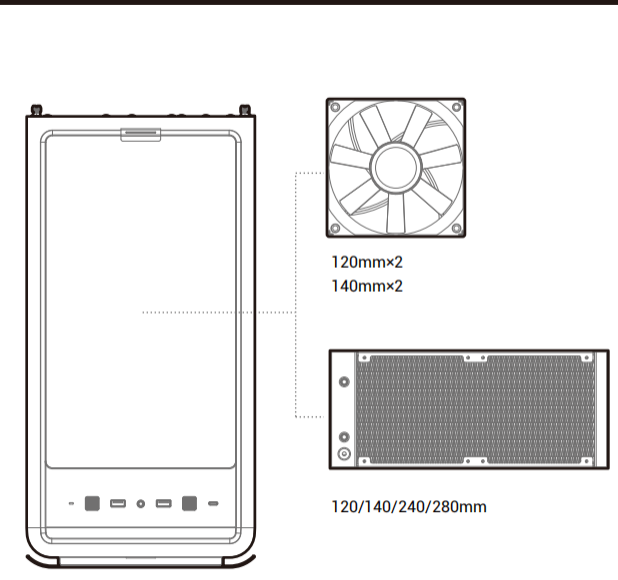

Removing the Front Dust Filter