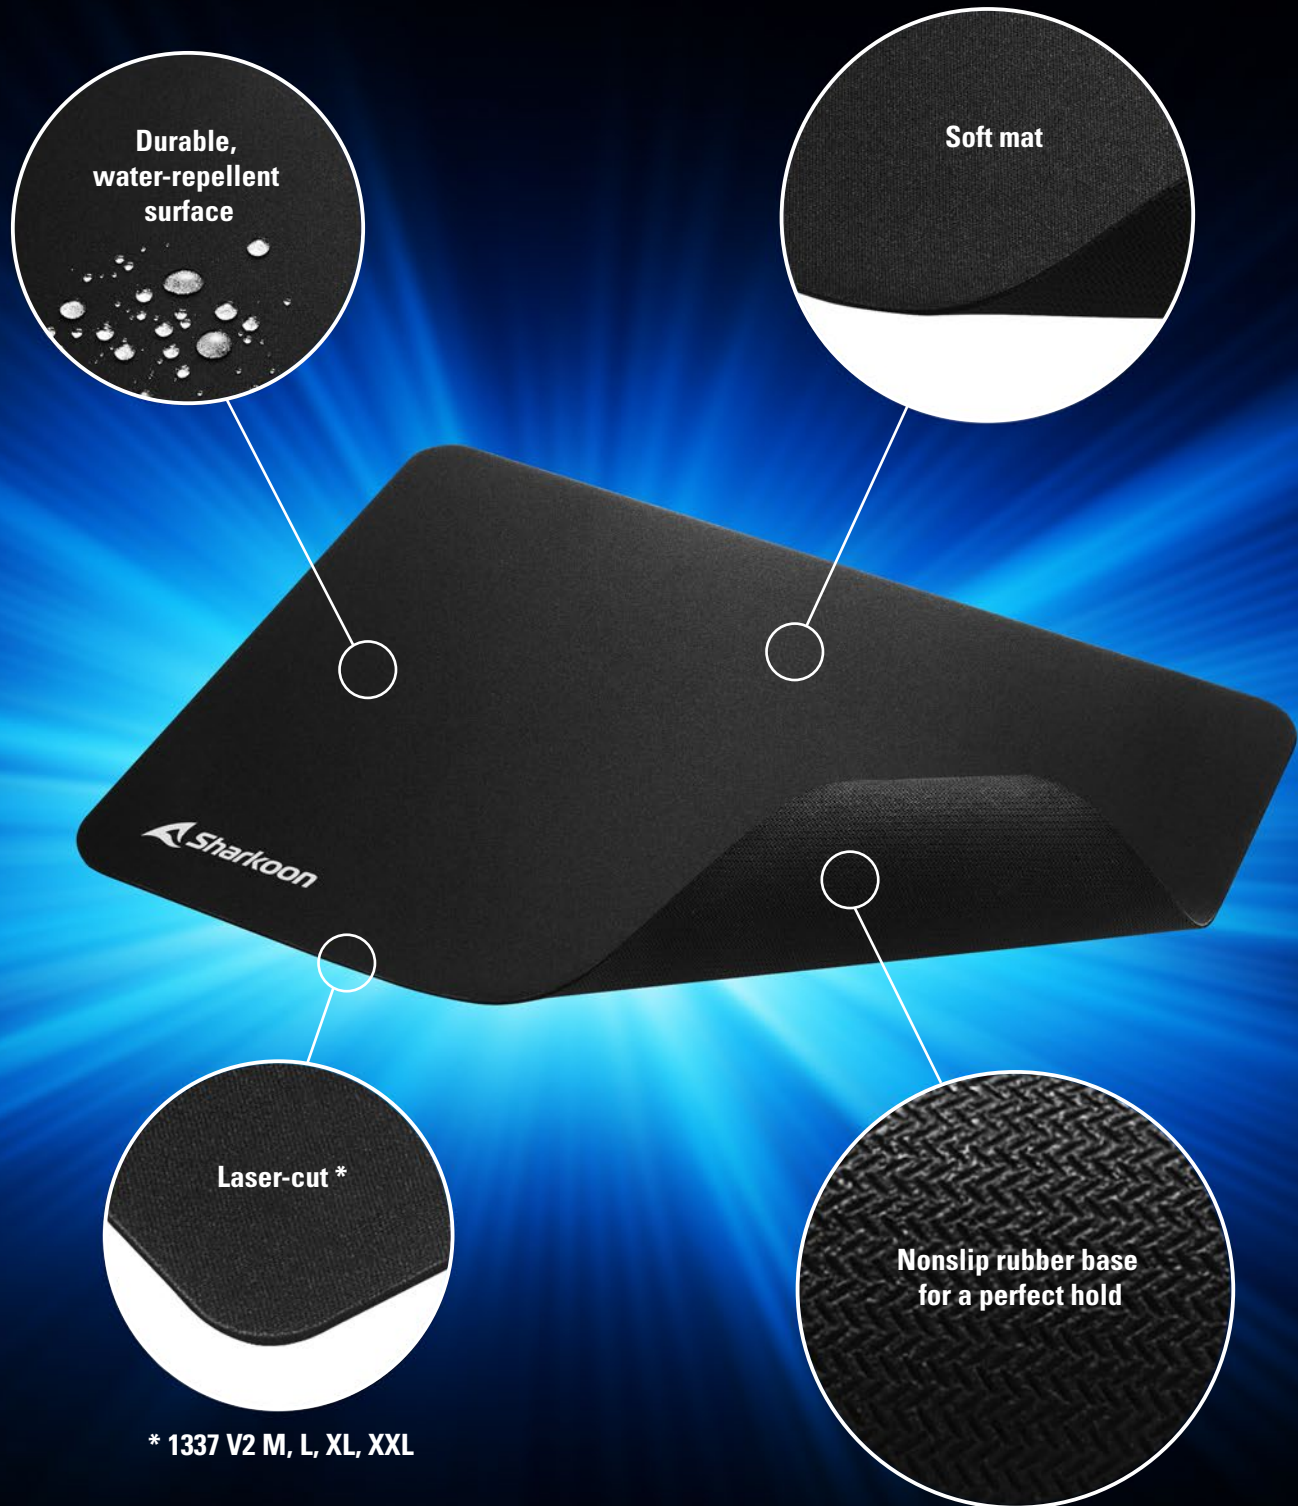

1337

V2

GAMING MOUSE MAT

FEATURES

- Water-repellent surface
- Laser-cut edges
- Nonslip rubber base

Soft
mat

Top Features

With the 1337 V2, we've made our most popular mouse mat even better. We've furnished the textile surface with a water repellent coating, and, in addition, all the edges have been precisely laser cut, thus preventing any unsightly fraying around the mat. Like all the gaming mouse mats in the 1337 series, the V2 also has a completely nonslip rubber underside and a textile surface for optimal sliding properties for all types of sensor.

Smooth Gaming and Working

The 1337 V2 keeps to a proven and reliable textile surface, which is not only robust and durable but also offers minimal drag and negligible start resistance. The mouse mat thus provides exceptional sliding no matter which mouse sensor type is being used. The underside is made of stable rubber, preventing the mouse mat from inadvertently slipping while gaming or while working.