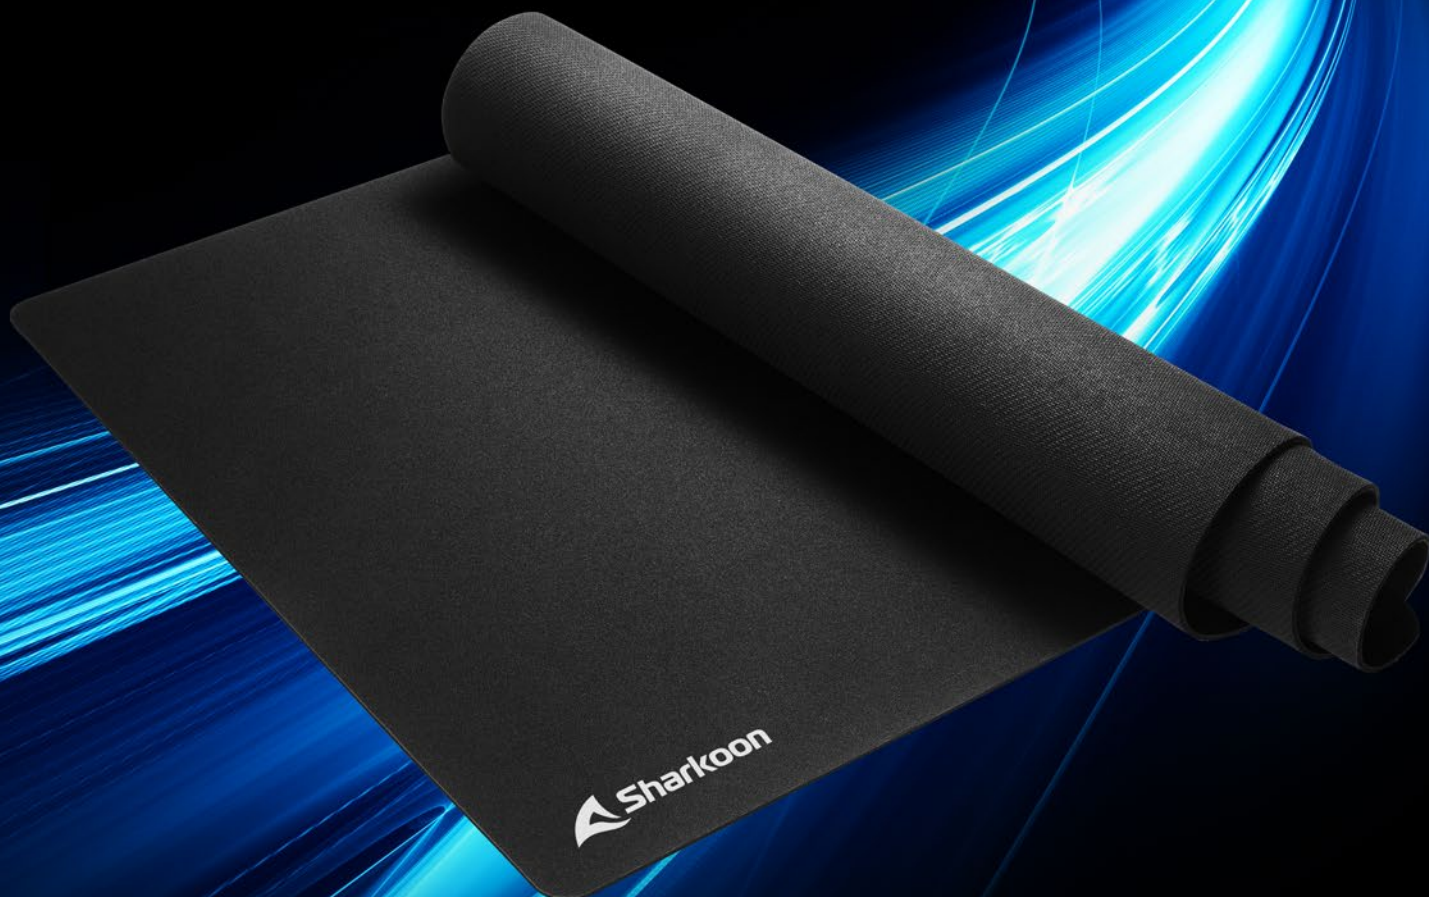

1337

V2

GAMING MOUSE MAT

FEATURES

- Water-repellent surface
- Laser-cut edges
- Nonslip rubber base

Soft
mat

Top Features

With the 1337 V2, we've made our most popular mouse mat even better. We've furnished the textile surface with a water repellent coating, and, in addition, all the edges have been precisely laser cut, thus preventing any unsightly fraying around the mat. Like all the gaming mouse mats in the 1337 series, the V2 also has a completely nonslip rubber underside and a textile surface for optimal sliding properties for all types of sensor.

Smooth Gaming and Working

The 1337 V2 keeps to a proven and reliable textile surface, which is not only robust and durable but also offers minimal drag and negligible start resistance. The mouse mat thus provides exceptional sliding no matter which mouse sensor type is being used. The underside is made of stable rubber, preventing the mouse mat from inadvertently slipping while gaming or while working.

Optimally Made for Transporting

Thanks to its flexible materials, the 1337 V2 can be simply rolled up whenever required. The mouse mat can thus be conveniently stored and accompany its owner to LAN parties, eSport events or while working outside of the office.

Well Protected and Easy to Clean

In addition to its optimal sliding properties, the textile surface has a water-repellent coating, preventing damage caused by drinks spilled during hectic gaming or by other small accidents with fluids. Moreover, the 1337 V2 can be simply freed of dust and dirt under running water.