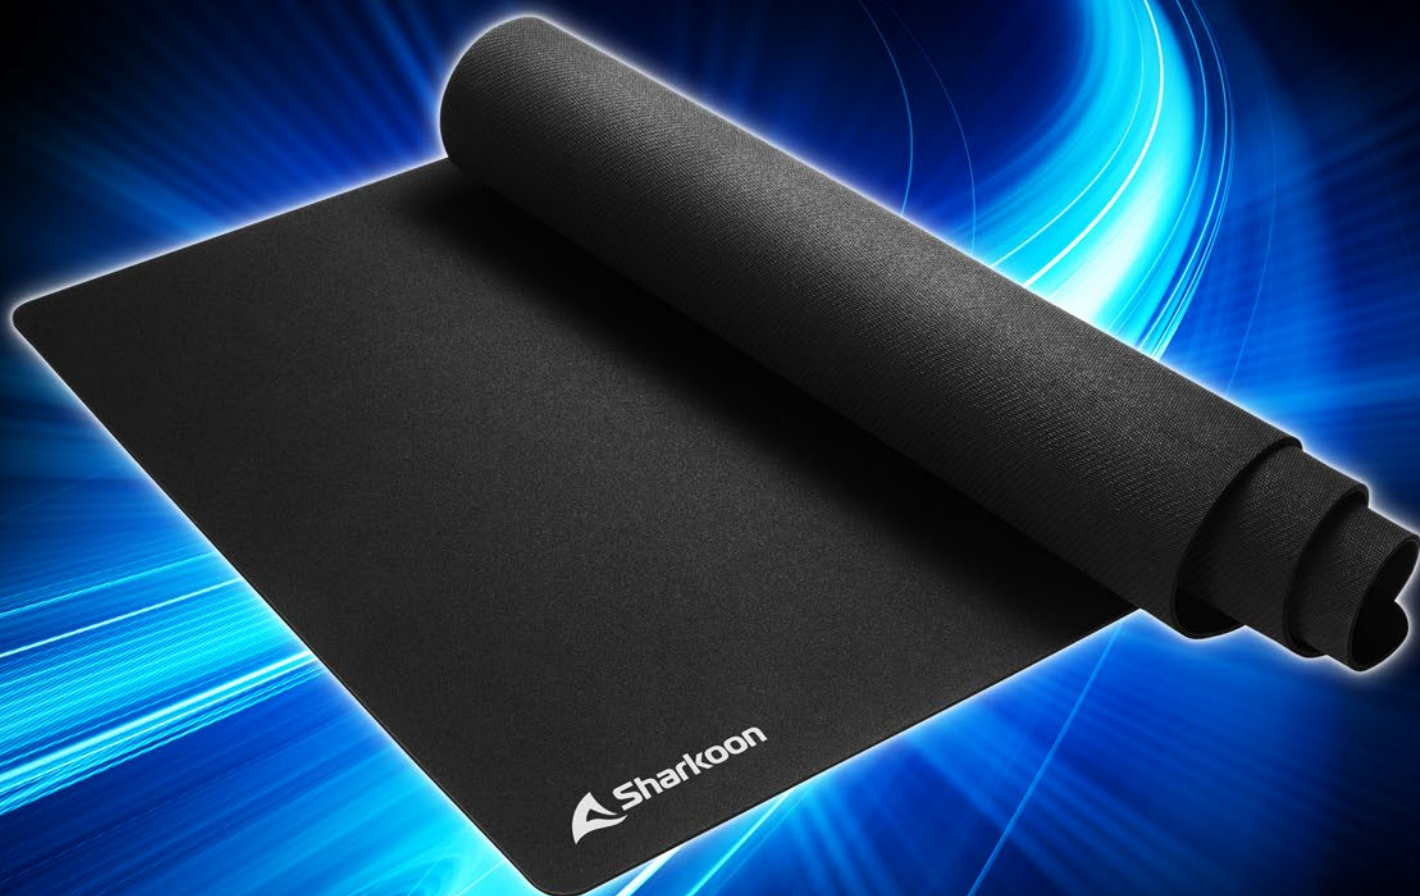

1337

V2

GAMING MOUSE MAT

FEATURES

- Water-repellent surface
- Laser-cut edges
- Nonslip rubber base

Soft
mat

Top Features

With the 1337 V2, we've made our most popular mouse mat even better. We've furnished the textile surface with a water repellent coating, and, in addition, all the edges have been precisely laser cut, thus preventing any unsightly fraying around the mat. Like all the gaming mouse mats in the 1337 series, the V2 also has a completely nonslip rubber underside and a textile surface for optimal sliding properties for all types of sensor.

Smooth Gaming and Working

The 1337 V2 keeps to a proven and reliable textile surface, which is not only robust and durable but also offers minimal drag and negligible start resistance. The mouse mat thus provides exceptional sliding no matter which mouse sensor type is being used. The underside is made of stable rubber, preventing the mouse mat from inadvertently slipping while gaming or while working.