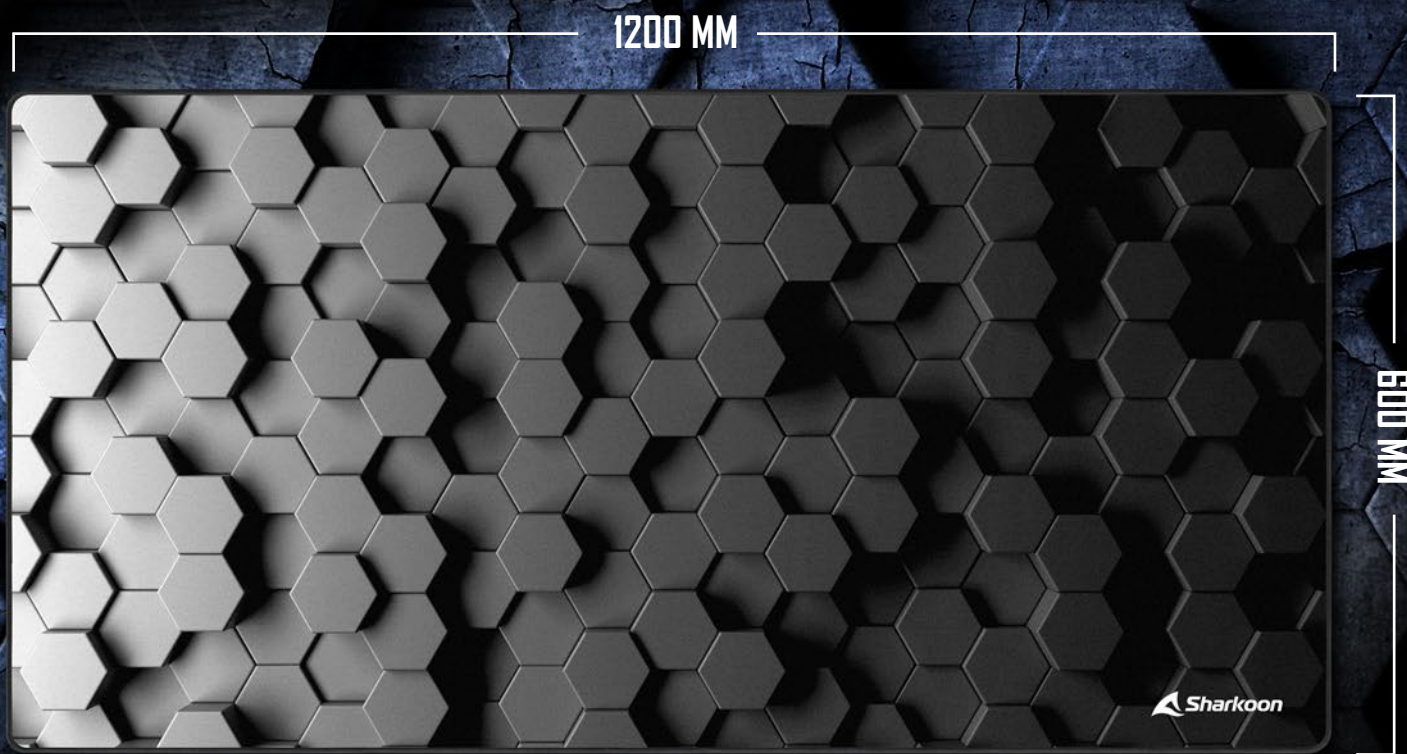

# TOP FEATURES

With the SKILLER SGP30 Big Hex, Sharkoon is now introducing its largest ever mouse mat. With its colossal dimensions, the Big Hex offers the opportunity of providing room for other devices in addition to the mouse and keyboard. A simple design, robustness due to the DurableStitch sewing, and a motif produced by sublimation printing all offer the mouse mat a long service life. The Big Hex also knows how to repel water, thus preventing the chances of any permanent damage.

## FEATURES

- Colossal size to cover the whole tabletop
- Extensive room for mouse maneuvers
- Perfect gliding performance for all types of mouse
- Water-repellent surface
- Nonslip rubber base
- DurableStitch sewing

# COLOSSAL DIMENSIONS

With a full 120 centimeters in length and 60 centimeters in width, the SKILLER SGP30 Big Hex will cover a large part, if not nearly all, of your tabletop. Not only does this allow sweeping movements with the mouse, but other devices such as the keyboard can also be placed on the mat and so be directly at hand.