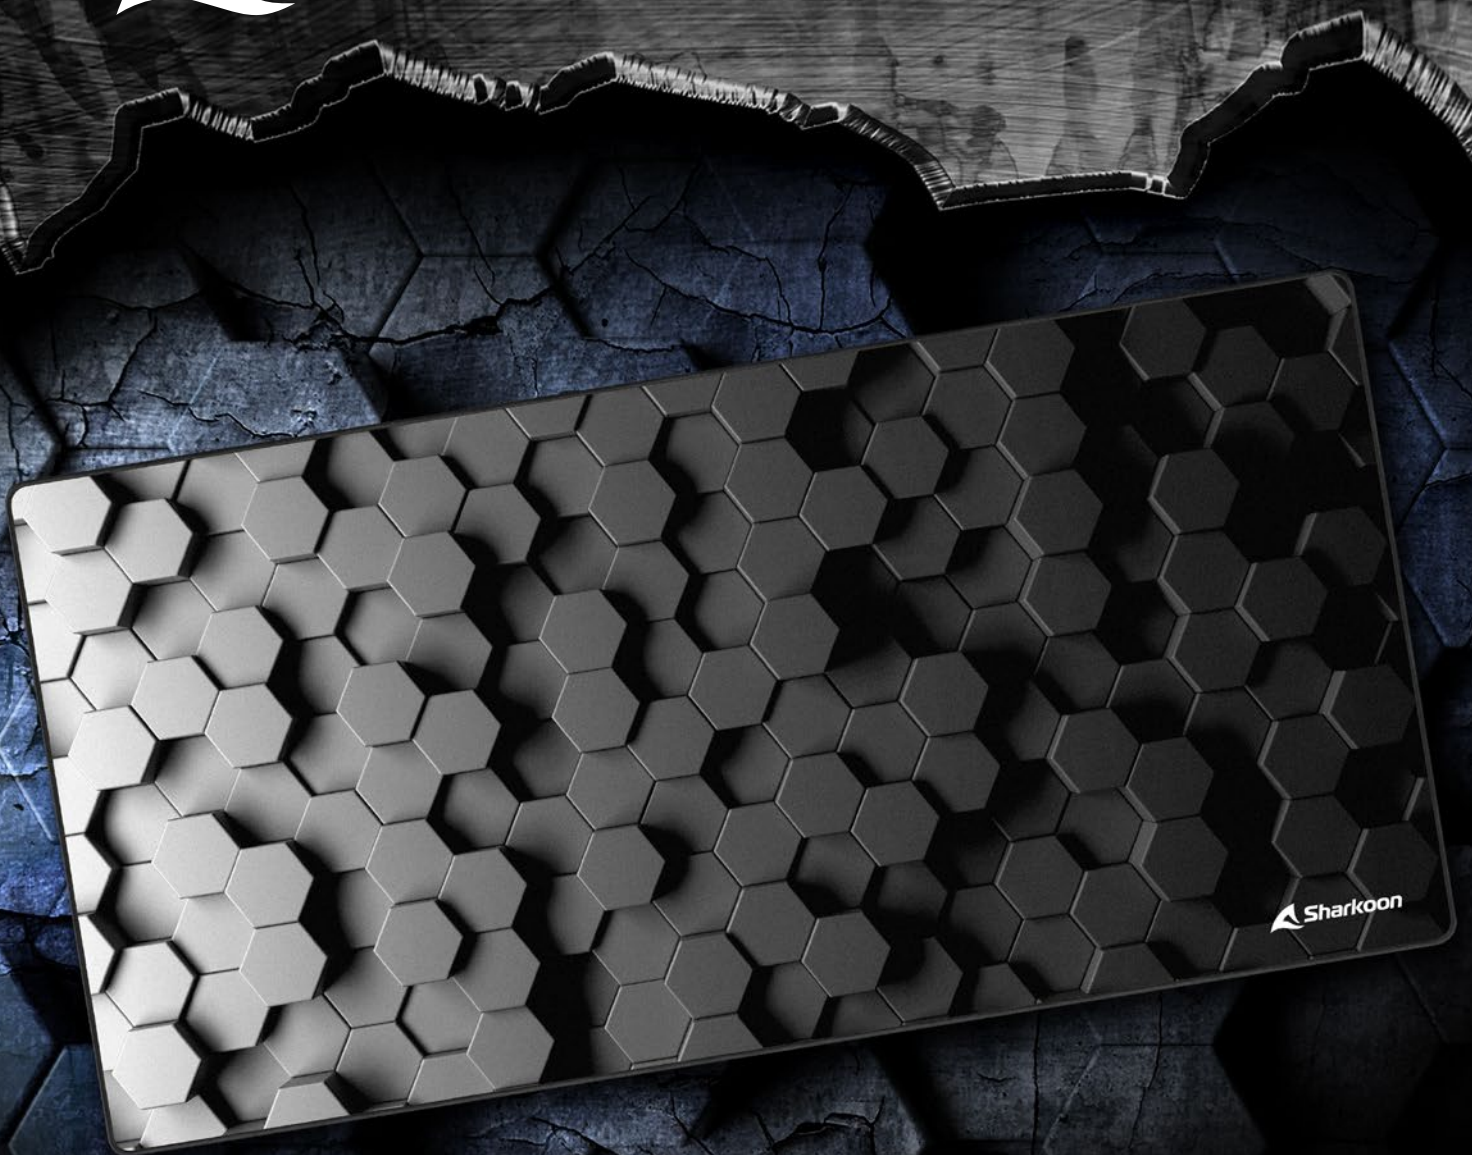

 **Sharkoon**

**SKILLER**  
**SGP30**  
**GAMING MOUSE MAT**

# TOP FEATURES

With the SKILLER SGP30 Big Hex, Sharkoon is now introducing its largest ever mouse mat. With its colossal dimensions, the Big Hex offers the opportunity of providing room for other devices in addition to the mouse and keyboard. A simple design, robustness due to the DurableStitch sewing, and a motif produced by sublimation printing all offer the mouse mat a long service life. The Big Hex also knows how to repel water, thus preventing the chances of any permanent damage.

## FEATURES

- Colossal size to cover the whole tabletop
- Extensive room for mouse maneuvers
- Perfect gliding performance for all types of mouse
- Water-repellent surface
- Nonslip rubber base
- DurableStitch sewing

# COLOSSAL DIMENSIONS

With a full 120 centimeters in length and 60 centimeters in width, the SKILLER SGP30 Big Hex will cover a large part, if not nearly all, of your tabletop. Not only does this allow sweeping movements with the mouse, but other devices such as the keyboard can also be placed on the mat and so be directly at hand.