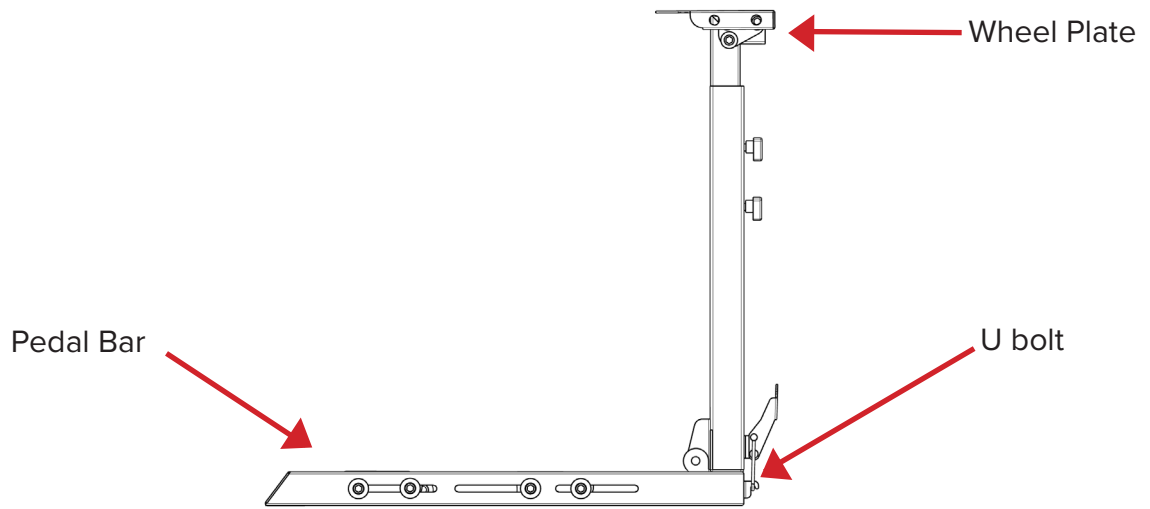

1 X M8 ALLEN KEY

4 X M6 NUTS

1 X M6 ALLEN KEY

2 X CABLE MANAGEMENT CLIPS

1 X WRENCH

WHEEL STAND RACER FRAME

Step 1:

Unpack and unfold the wheel stand. Clip on the U-bolt to secure wheel support.