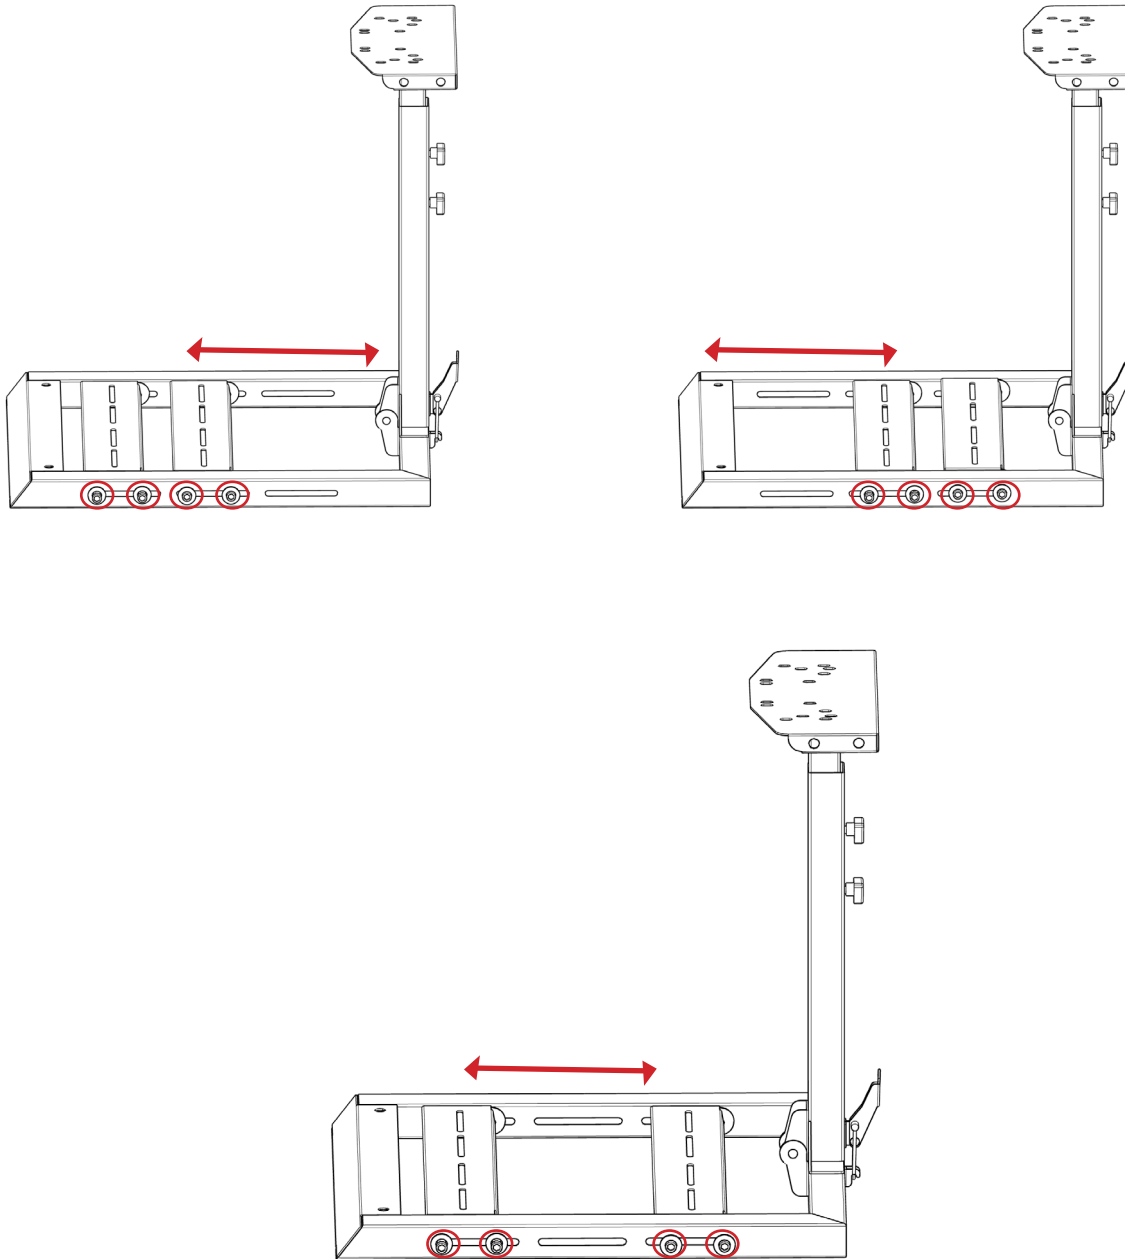

1 X M8 ALLEN KEY

4 X M6 NUTS

1 X M6 ALLEN KEY

2 X CABLE MANAGEMENT CLIPS

1 X WRENCH

WHEEL STAND RACER FRAME

Step 1:

Unpack and unfold the wheel stand. Clip on the U-bolt to secure wheel support.

PEDAL ADJUSTMENT:

Tip – For quick pedal distance adjustment just loosen the 8 bolts pictured and then slide pedal bars further or closer. Then tighten the 8 bolts to lock in position

ADJUSTABILITY

4 X ADJUSTABLE FEET

ADJUSTABILITY

1. WHEEL ANGLE

**WHEN ADJUSTING WHEEL PLATE ANGLE,
ONLY USE 1 BOLT.**

2. HEIGHT
ADJUSTMENT

2. HEIGHT
ADJUSTMENT

3. PEDAL BAR DISTANCE ADJUSTMENT

Before use and for rigidity, ensure that all nuts and bolts tightened. All nuts and bolts should be checked regularly and tightened if necessary. If not checked regularly, bolts can loosen and components may become detached and cause injuries.