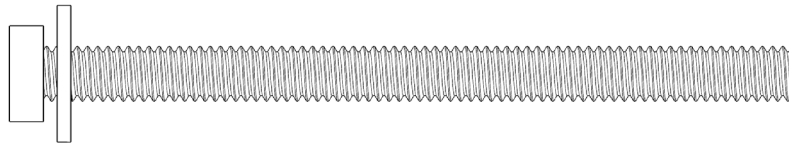

WARNING

CHOKING HAZARD - Small parts not for children under 3 years or any individuals who have a tendency to place inedible objects in their mouths