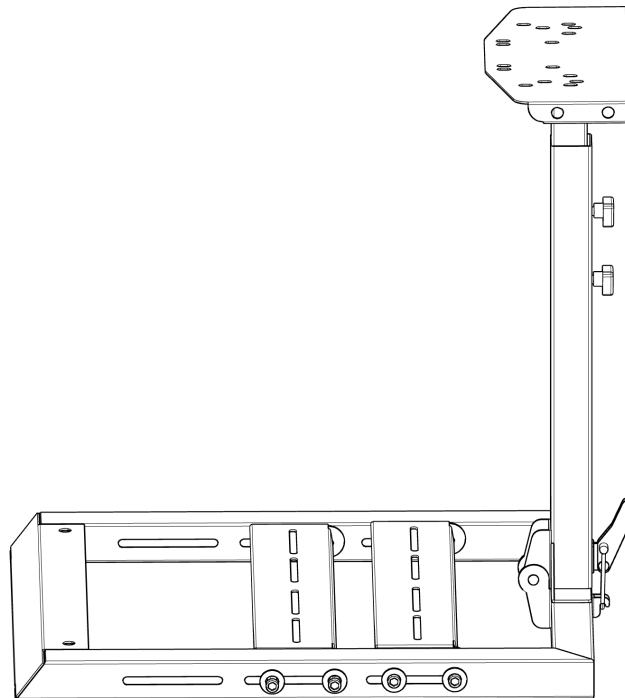

1 X M8 ALLEN KEY

4 X M6 NUTS

1 X M6 ALLEN KEY

2 X CABLE MANAGEMENT CLIPS

1 X WRENCH

WHEEL STAND RACER FRAME

Step 1:

Unpack and unfold the wheel stand. Clip on the U-bolt to secure wheel support.

PEDAL ADJUSTMENT:

Tip – For quick pedal distance adjustment just loosen the 8 bolts pictured and then slide pedal bars further or closer. Then tighten the 8 bolts to lock in position

ADJUSTABILITY

4 X ADJUSTABLE FEET