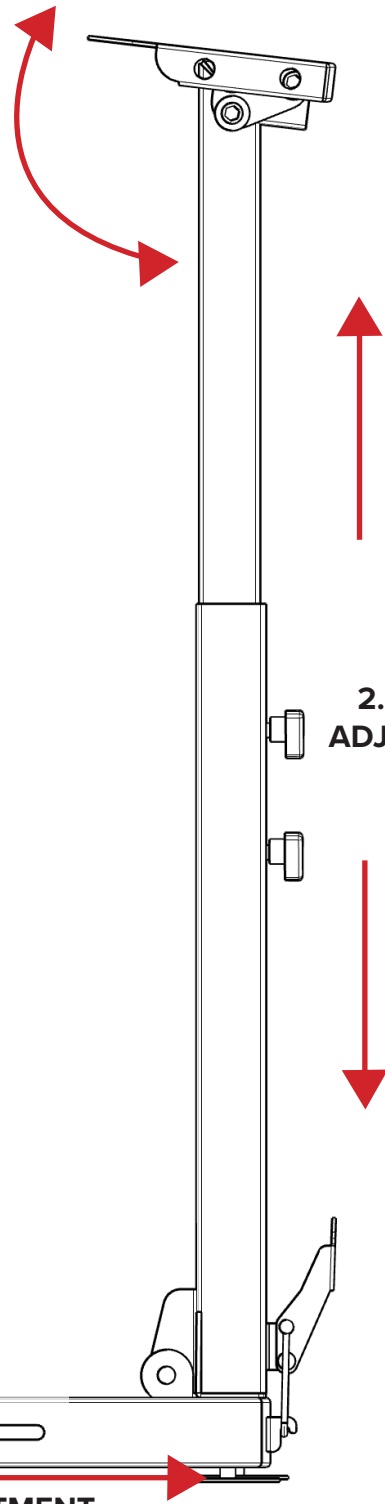

1 X M8 ALLEN KEY

4 X M6 NUTS

1 X M6 ALLEN KEY

2 X CABLE MANAGEMENT CLIPS

1 X WRENCH

WHEEL STAND RACER FRAME

Step 1:

Unpack and unfold the wheel stand. Clip on the U-bolt to secure wheel support.

PEDAL ADJUSTMENT:

Tip – For quick pedal distance adjustment just loosen the 8 bolts pictured and then slide pedal bars further or closer. Then tighten the 8 bolts to lock in position

ADJUSTABILITY

4 X ADJUSTABLE FEET

ADJUSTABILITY

1. WHEEL ANGLE

**WHEN ADJUSTING WHEEL PLATE ANGLE,
ONLY USE 1 BOLT.**

2. HEIGHT
ADJUSTMENT

2. HEIGHT
ADJUSTMENT

3. PEDAL BAR DISTANCE ADJUSTMENT

Before use and for rigidity, ensure that all nuts and bolts tightened. All nuts and bolts should be checked regularly and tightened if necessary. If not checked regularly, bolts can loosen and components may become detached and cause injuries.