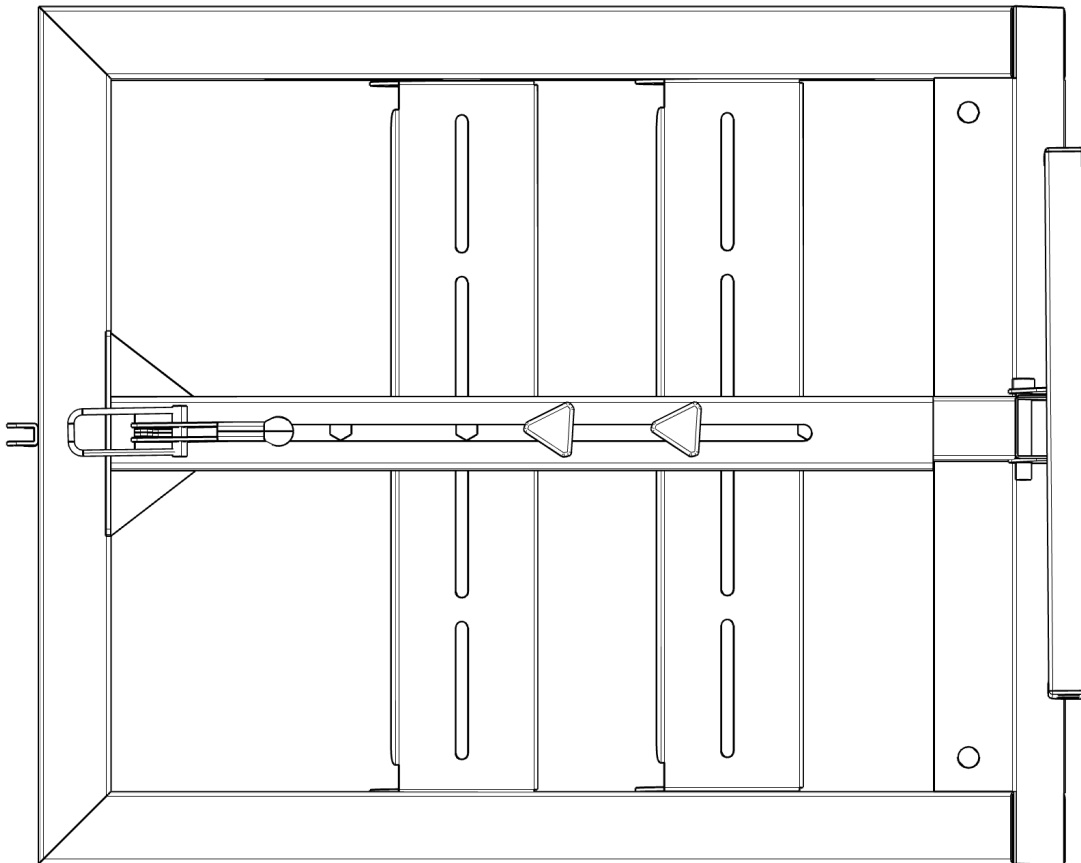

1 X M8 ALLEN KEY

4 X M6 NUTS

1 X M6 ALLEN KEY

2 X CABLE MANAGEMENT CLIPS

1 X WRENCH

WHEEL STAND RACER FRAME

Step 1:

Unpack and unfold the wheel stand. Clip on the U-bolt to secure wheel support.