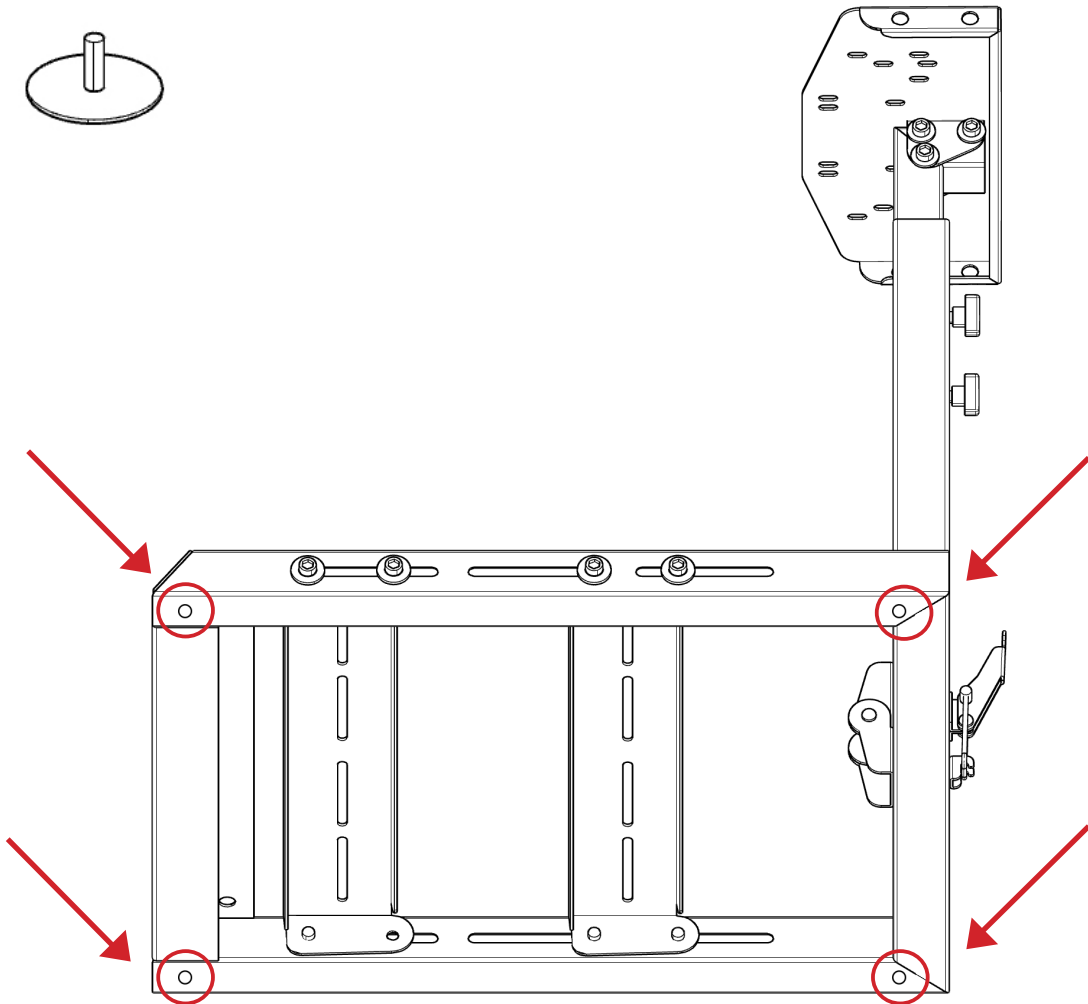

1 X M8 ALLEN KEY

4 X M6 NUTS

1 X M6 ALLEN KEY

2 X CABLE MANAGEMENT CLIPS

1 X WRENCH

WHEEL STAND RACER FRAME

Step 1:

Unpack and unfold the wheel stand. Clip on the U-bolt to secure wheel support.

PEDAL ADJUSTMENT:

Tip – For quick pedal distance adjustment just loosen the 8 bolts pictured and then slide pedal bars further or closer. Then tighten the 8 bolts to lock in position

ADJUSTABILITY

4 X ADJUSTABLE FEET