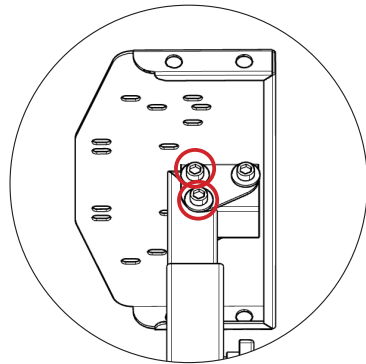

1 X M8 ALLEN KEY

4 X M6 NUTS

1 X M6 ALLEN KEY

2 X CABLE MANAGEMENT CLIPS

1 X WRENCH

WHEEL STAND RACER FRAME

Step 1:

Unpack and unfold the wheel stand. Clip on the U-bolt to secure wheel support.

PEDAL ADJUSTMENT:

Tip – For quick pedal distance adjustment just loosen the 8 bolts pictured and then slide pedal bars further or closer. Then tighten the 8 bolts to lock in position

ADJUSTABILITY

4 X ADJUSTABLE FEET

ADJUSTABILITY

1. WHEEL ANGLE

**WHEN ADJUSTING WHEEL PLATE ANGLE,
ONLY USE 1 BOLT.**

2. HEIGHT
ADJUSTMENT

2. HEIGHT
ADJUSTMENT

3. PEDAL BAR DISTANCE ADJUSTMENT

Before use and for rigidity, ensure that all nuts and bolts tightened. All nuts and bolts should be checked regularly and tightened if necessary. If not checked regularly, bolts can loosen and components may become detached and cause injuries.