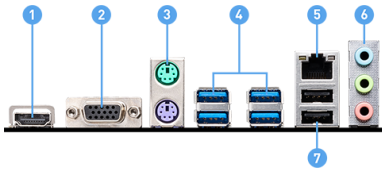

EZ Debug LED

Easiest way to troubleshoot.

Frozr AI Cooling

Detect CPU & GPU temperatures and automatically adjust system fan duty to a proper value.

Memory Boost

Advanced technology to deliver pure data signals for the best performance, stability and compatibility.

Core Boost

With premium layout and fully digital power design to support more cores and provide better performance.

CONNECTIONS

1. HDMI™
2. VGA
3. Keyboard/Mouse
4. USB 3.2 Gen 1 5Gbps (Type-A)
5. LAN port
6. Audio connectors
7. USB 2.0