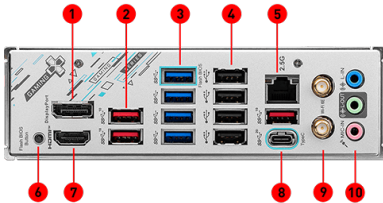

CONNECTIONS

1. Display Port
2. USB 3.2 Gen 2 10Gbps (Type-A)
3. USB 3.2 Gen 1 5Gbps (Type-A)
4. USB 2.0
5. 2.5G LAN
6. Flash BIOS Button
7. HDMI™
8. USB 3.2 Gen 2 20Gbps (Type-C)
9. Wi-Fi / Bluetooth
10. Audio Connectors