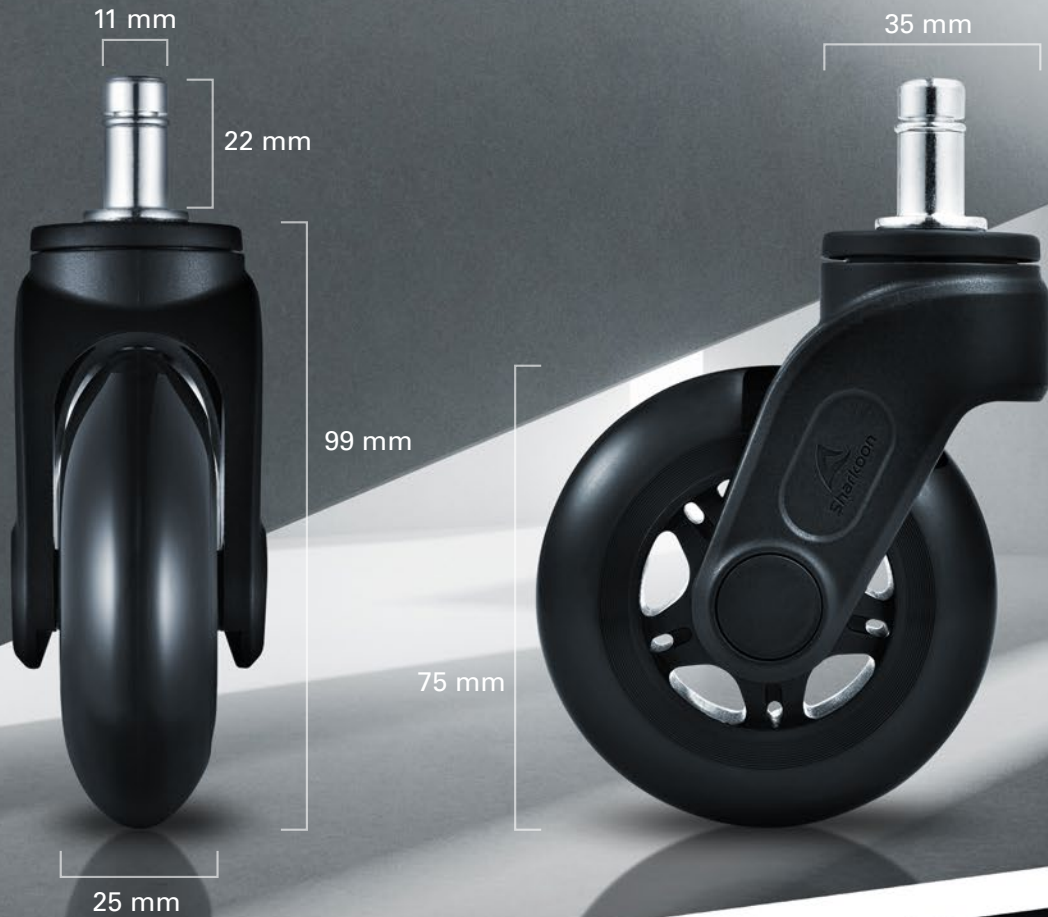

Dimensions

Features

- 75 mm wheel diameter
- Universal stem size: 11 mm x 22 mm
- Suitable for all Sharkoon gaming chairs