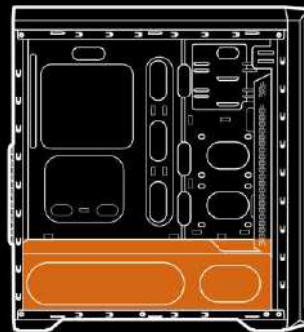

Minimalist Beauty

The covers for the PSU and the 3.5" drive bay allow you to hide the cables behind them, improving the internal airflow and giving you an unobstructed view of your components. Easily detachable and cleanable dust filters behind the front, top and bottom covers will further help keep your computer clean and gorgeous!