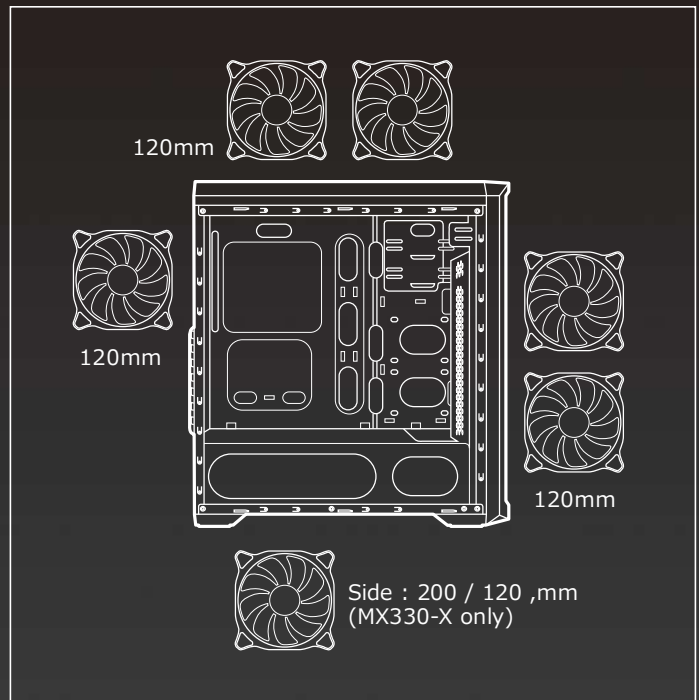

MX330-G

Glass Window Mid-Tower

Excellent cooling, plenty of space for upgrading, a sleek design and a tempered glass window to see all your components in action. If you're looking for this, MX330-G is what you need.

Minimalist Beauty

The covers for the PSU and the 3.5" drive bay allow you to hide the cables behind them, improving the internal airflow and giving you an unobstructed view of your components. Easily detachable and cleanable dust filters behind the front, top and bottom covers will further help keep your computer clean and gorgeous!

MX330-G

Glass Window Mid-Tower

Strong Cooling

Want to cool all those powerful components? No problem. You can install up to five fans and a 240mm water cooling radiator to protect your investment from the threat of overheating.

Water cooling radiator support

Air cooling support

Specifications

Model Name	MX330-G	
CASE FORM FACTOR	Mid-Tower	
Motherboard Type	Mini-ITX / Micro ATX / ATX	
Dimension (WxHxD)	195 x 473 x 427 (mm) 18.6 x 16.8 x 7 (Inch)	
5.25" Drive Bay	1	
3.5" Drive Bay	2	
2.5" Drive Bay	2	
Expansion slots	7	
Cooling system	Front	120mm x 2
	Top	120mm x 2
	Rear	120mm x 1 (Pre-installed)
I/O Panel	USB3.0 x 2 / USB2.0 x 2 / Mic x 1 / Audio x 1	
Water Cooling Support	Front	240mm
	Top	120mm
	Rear	120mm
Max. Graphic Cards Length	350mm / 12.8 (Inch)	
Max. CPU Cooler Height	155mm / 6.1 (Inch)	
PSU	Standard ATX PS2	
Cable Management	Yes	
Total Fan	5 Max.	