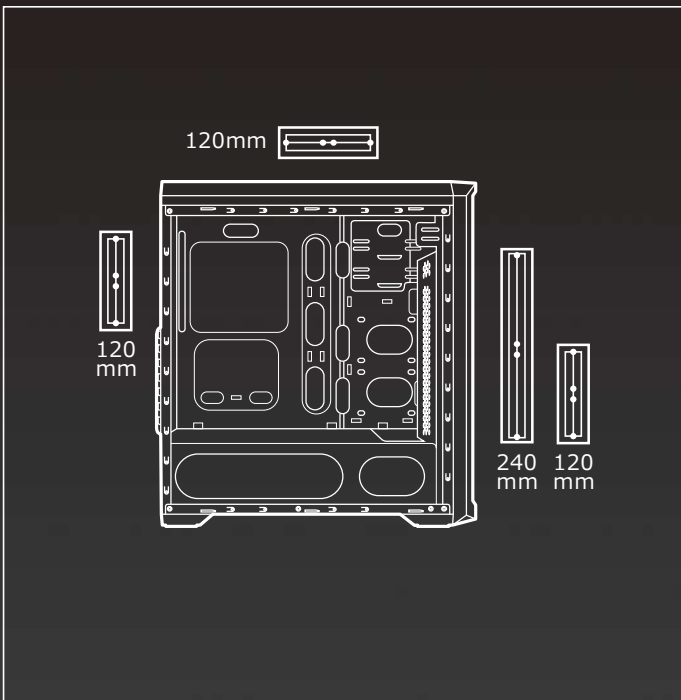

MX330-G

Glass Window Mid-Tower

Excellent cooling, plenty of space for upgrading, a sleek design and a tempered glass window to see all your components in action. If you're looking for this, MX330-G is what you need.

Massive Expandability

7 PCI slots and support for up to 350mm long graphics cards allow you to install all the horsepower you need to run 4K/60fps games and even more. When you add up the capability of hosting up to two 2.5" SSDs and two 3.5" HDDs, what you get is a case that can run and store all the games you want.

Minimalist Beauty

The covers for the PSU and the 3.5" drive bay allow you to hide the cables behind them, improving the internal airflow and giving you an unobstructed view of your components. Easily detachable and cleanable dust filters behind the front, top and bottom covers will further help keep your computer clean and gorgeous!

Water cooling radiator support

Air cooling support

Specifications

Model Name	MX330-G	
CASE FORM FACTOR	Mid-Tower	
Motherboard Type	Mini-ITX / Micro ATX / ATX	
Dimension (WxHxD)	195 x 473 x 427 (mm) 18.6 x 16.8 x 7 (Inch)	
5.25" Drive Bay	1	
3.5" Drive Bay	2	
2.5" Drive Bay	2	
Expansion slots	7	
Cooling system	Front	120mm x 2
	Top	120mm x 2
	Rear	120mm x 1 (Pre-installed)
I/O Panel	USB3.0 x 2 / USB2.0 x 2 / Mic x 1 / Audio x 1	
Water Cooling Support	Front	240mm
	Top	120mm
	Rear	120mm
Max. Graphic Cards Length	350mm / 12.8 (Inch)	
Max. CPU Cooler Height	155mm / 6.1 (Inch)	
PSU	Standard ATX PS2	
Cable Management	Yes	
Total Fan	5 Max.	