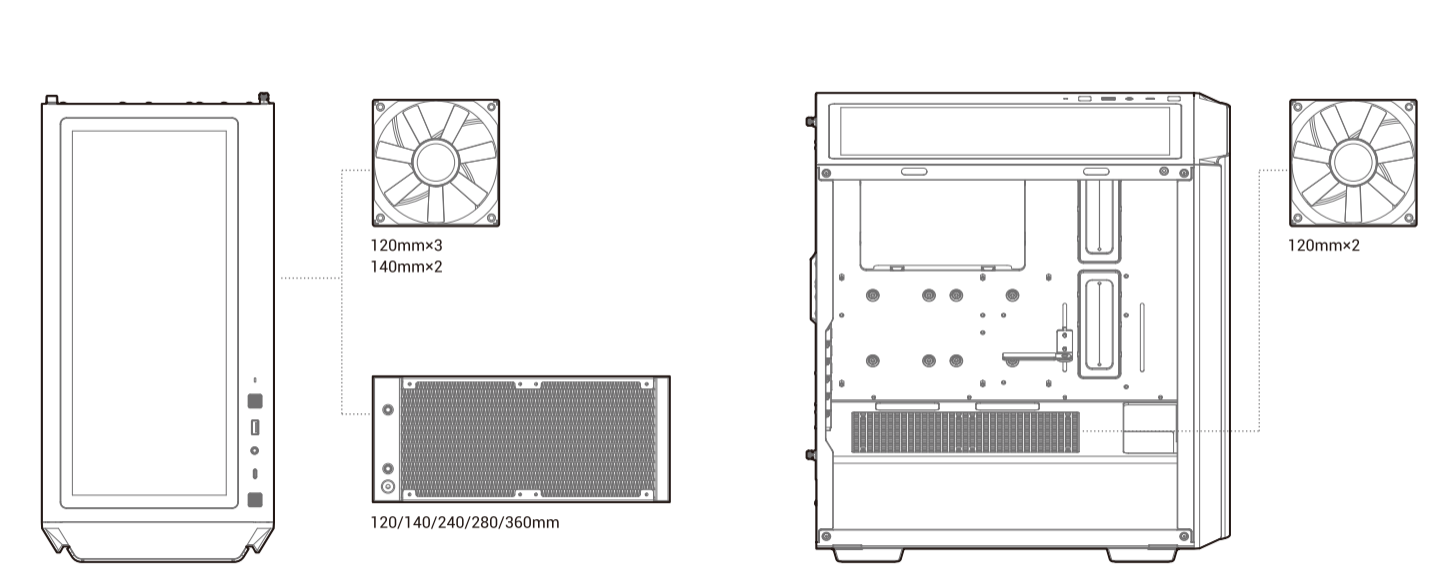

Specifications