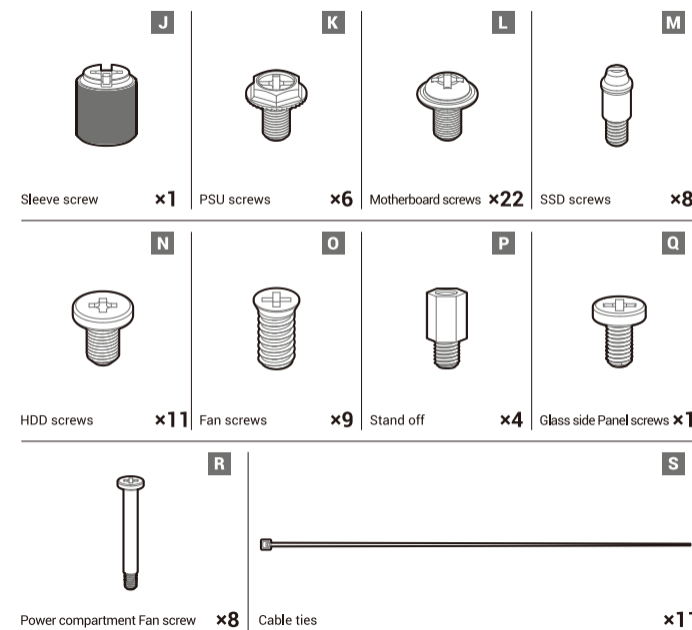

Accessory Kit Contents