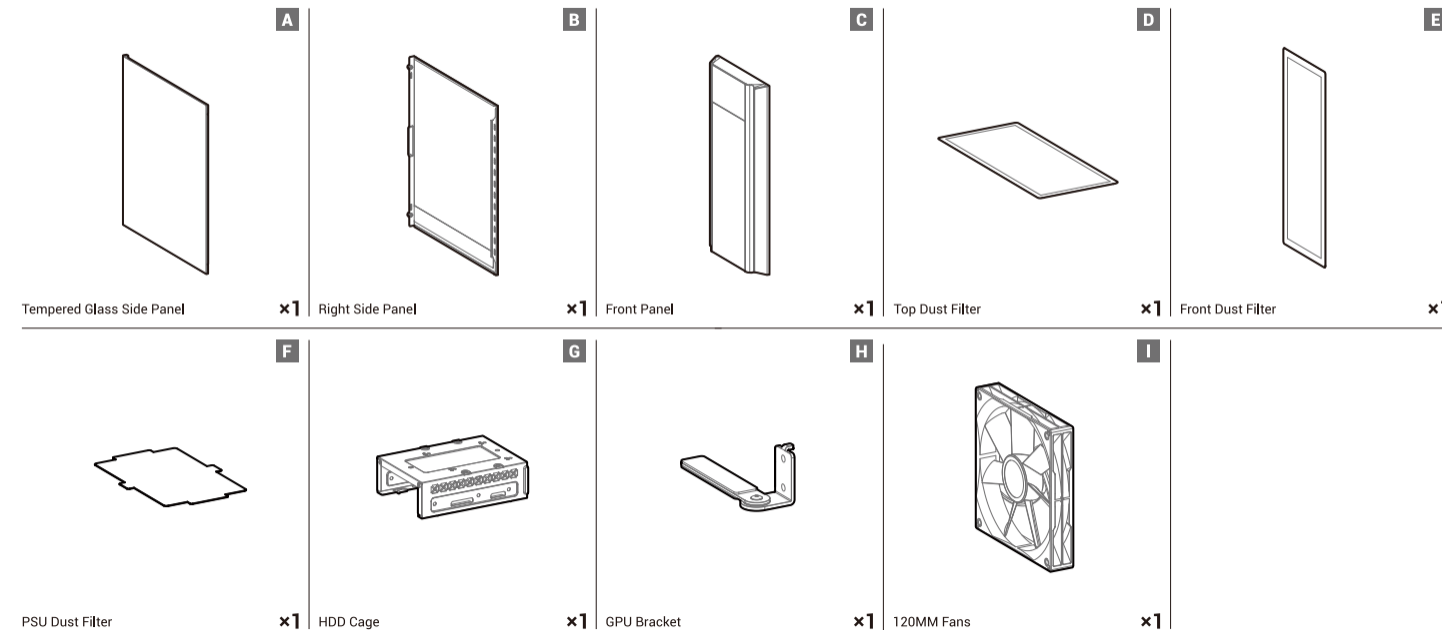

### Case Specifications

Length: 455mm    Maximum GPU length: 390mm    Radiator compatibility: Front: 120/140/240/280/360mm    Fan locations: Front: 3x120/2x140mm  
 Width: 230mm    Maximum PSU length: 170mm    Top: 120/140/240/280/360mm    Rear: 1x120/1x140mm  
 Height: 470mm    Maximum CPU cooler height: 175mm    Rear: 120/140mm    PSU Shrouded: 2x120mm