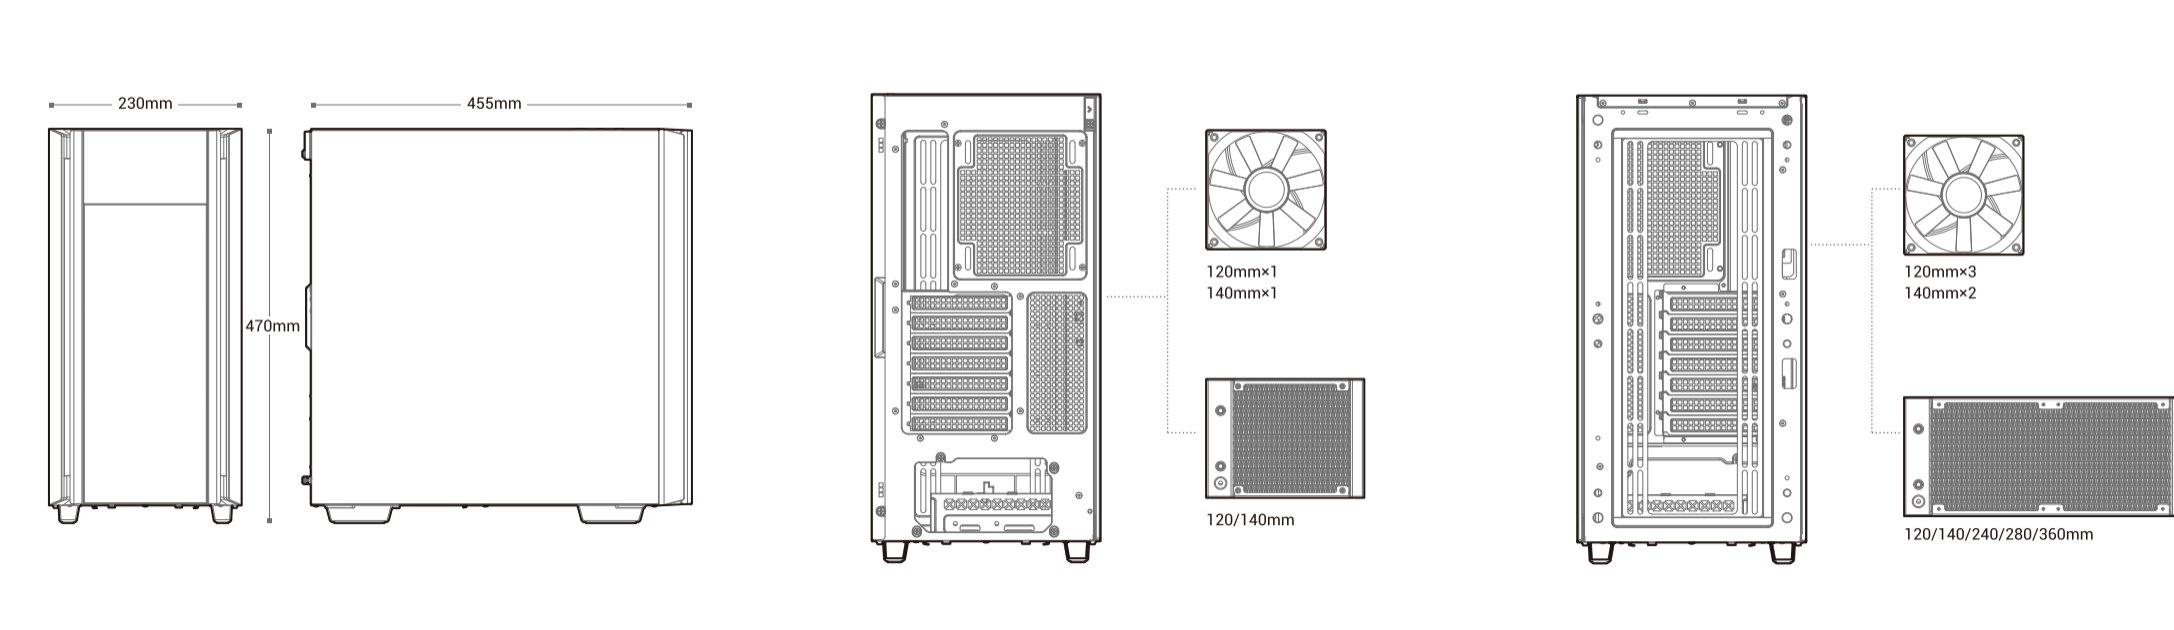

Specifications