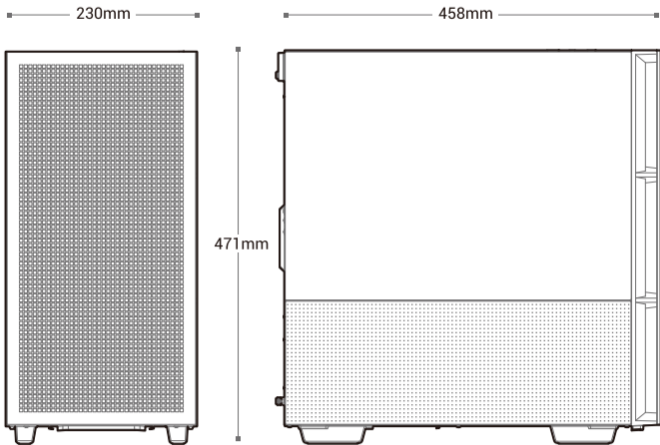

### Case Specifications

Length:458mm    Maximum GPU length:380mm  
Width:230mm    Maximum PSU length:170mm  
Height:471mm    Maximum CPU Cooler length:175mm

Radiator compatibility:  
Front: 120/140/240/280/360mm  
Top: 120/140/240/280/360mm  
Rear: 120/140mm

Glass side Panel screws

**x1****R**

Power compartment Fan screw

**x8****S**

Cable ties

**x11**

# Specifications

120mm×1  
140mm×1

120/140mm

---

120mm×3

140mm×3

120/140/240/280/360mm

---