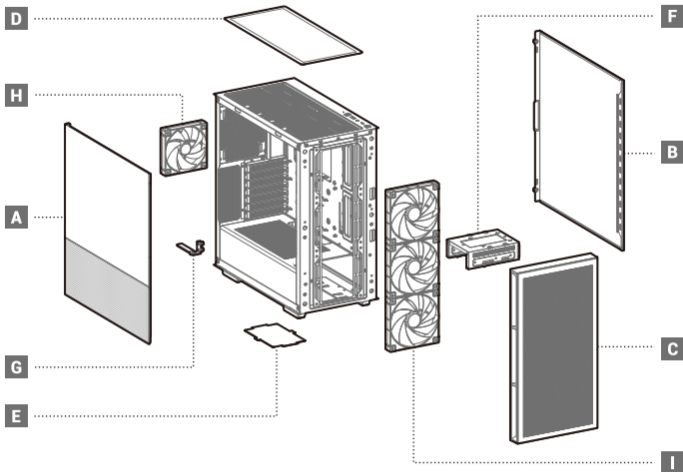

### Case Specifications

Length:458mm    Maximum GPU length:380mm  
Width:230mm    Maximum PSU length:170mm  
Height:471mm    Maximum CPU Cooler length:175mm

Radiator compatibility:  
Front: 120/140/240/280/360mm  
Top: 120/140/240/280/360mm  
Rear: 120/140mm