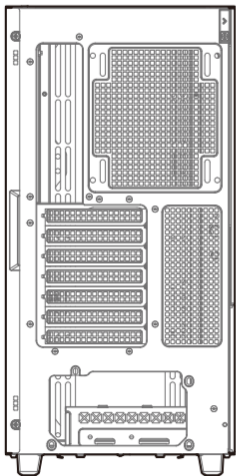

SSD screws

**x8****N**

HDD screws

**x12****O**

Fan screws

**x9****P**

Stand off

**x4****Q**

Glass side Panel screws

**x1****R**

Power compartment Fan screw

**x8****S**

Cable ties

**x11**

# Specifications

120mm×1  
140mm×1

120/140mm

---

120mm×3

140mm×3

120/140/240/280/360mm

---