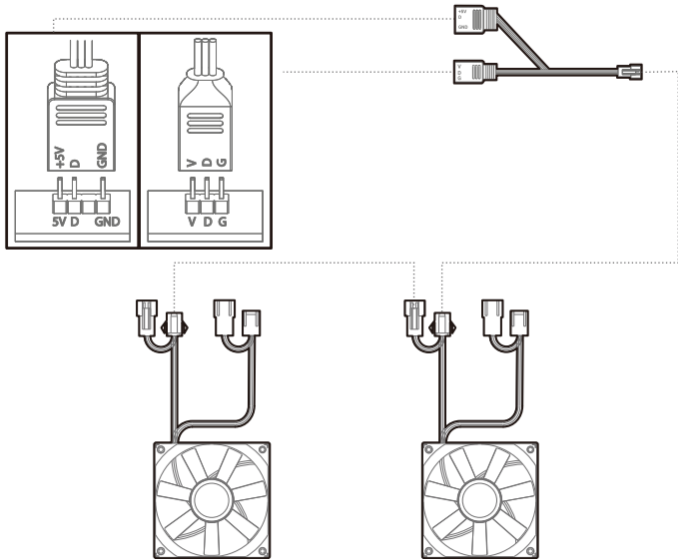

Motherboard RGB Synchronization

For reference only, please refer to the real product.