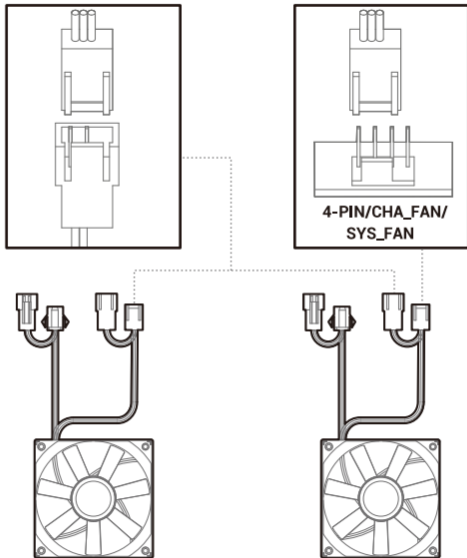

Fan Power Line Wiring

For reference only, please refer to the real product.