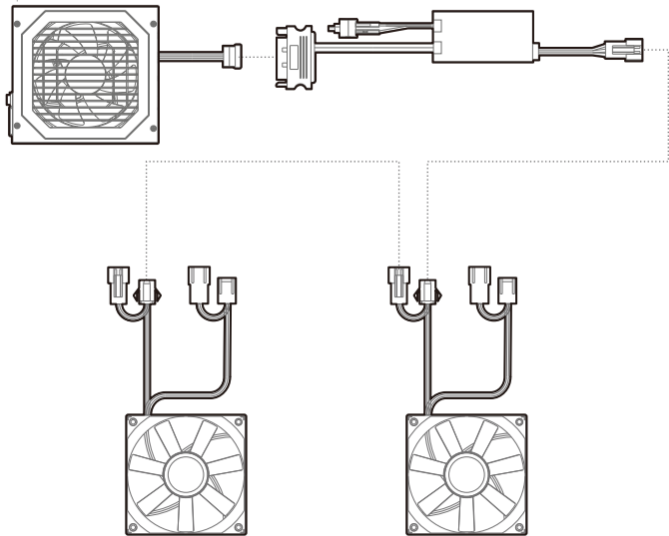

Manual RGB Wiring

For reference only, please refer to the real product.