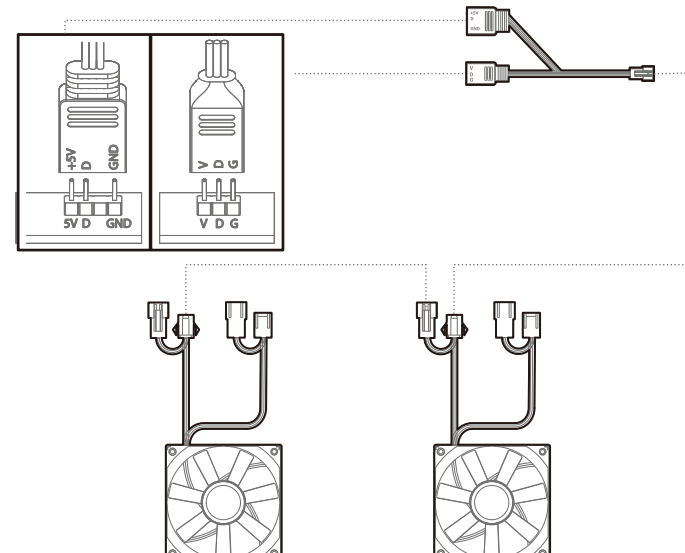

Motherboard RGB Synchronization