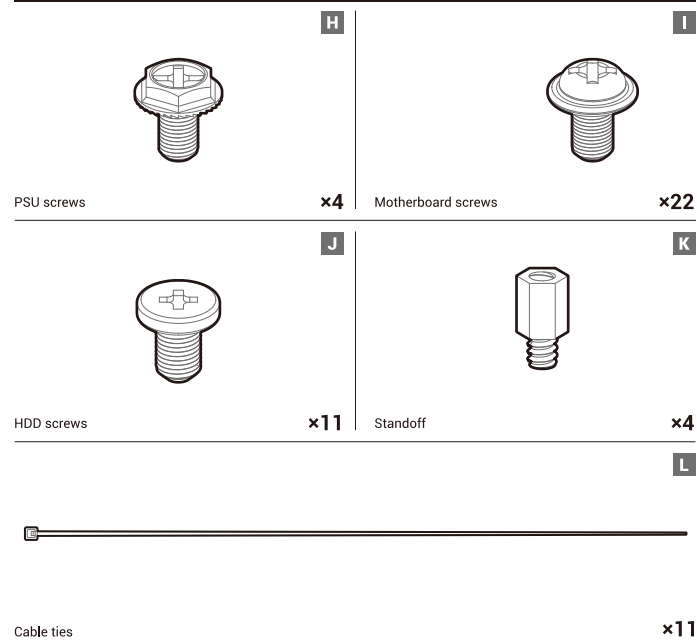

Accessory Kit Contents