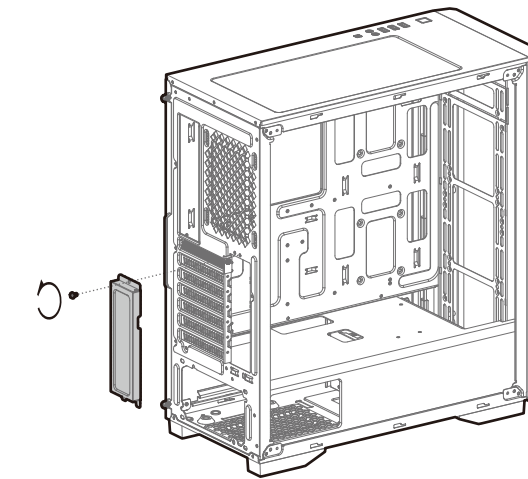

Installing the GPU