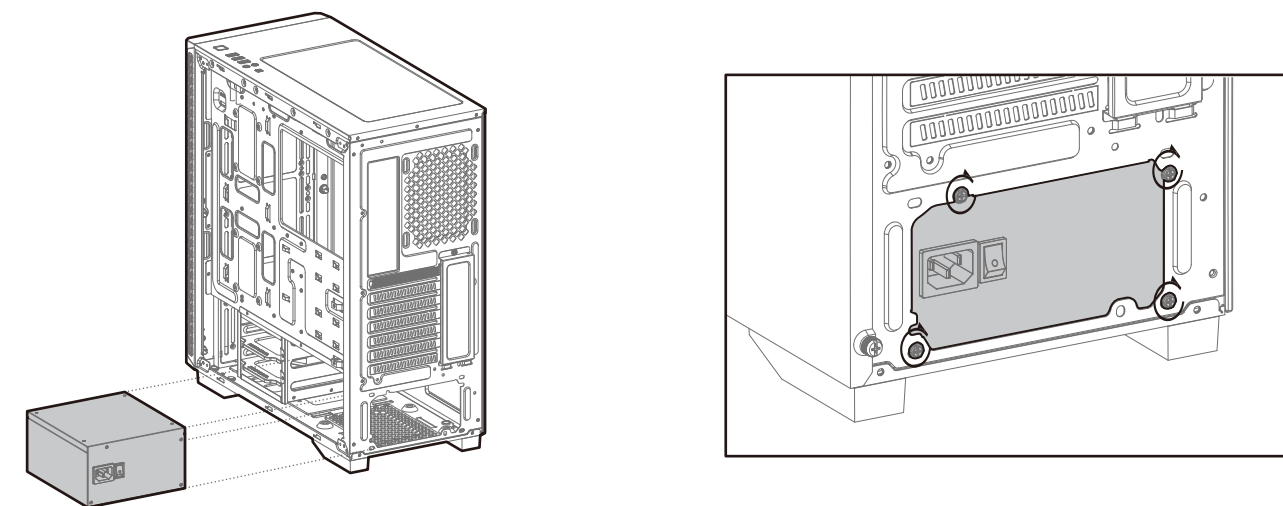

Installing the Power Supply