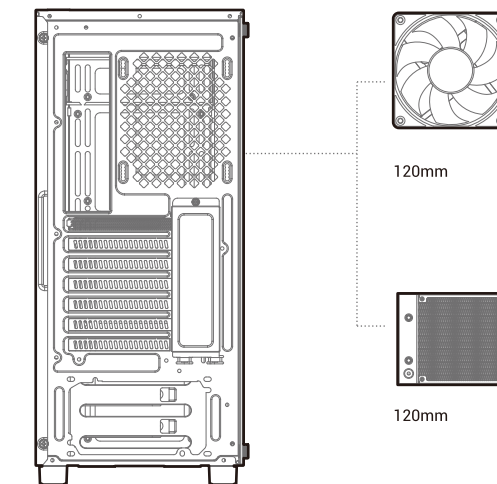

Specifications