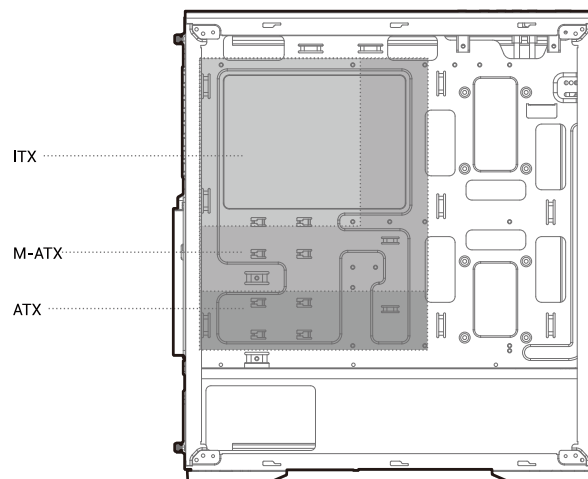

Installing the Motherboard