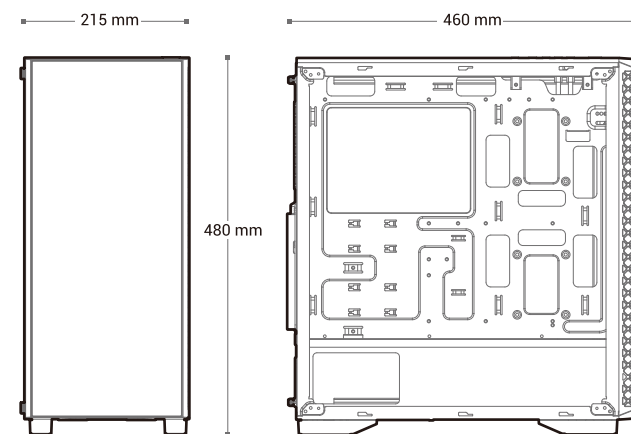

Specifications