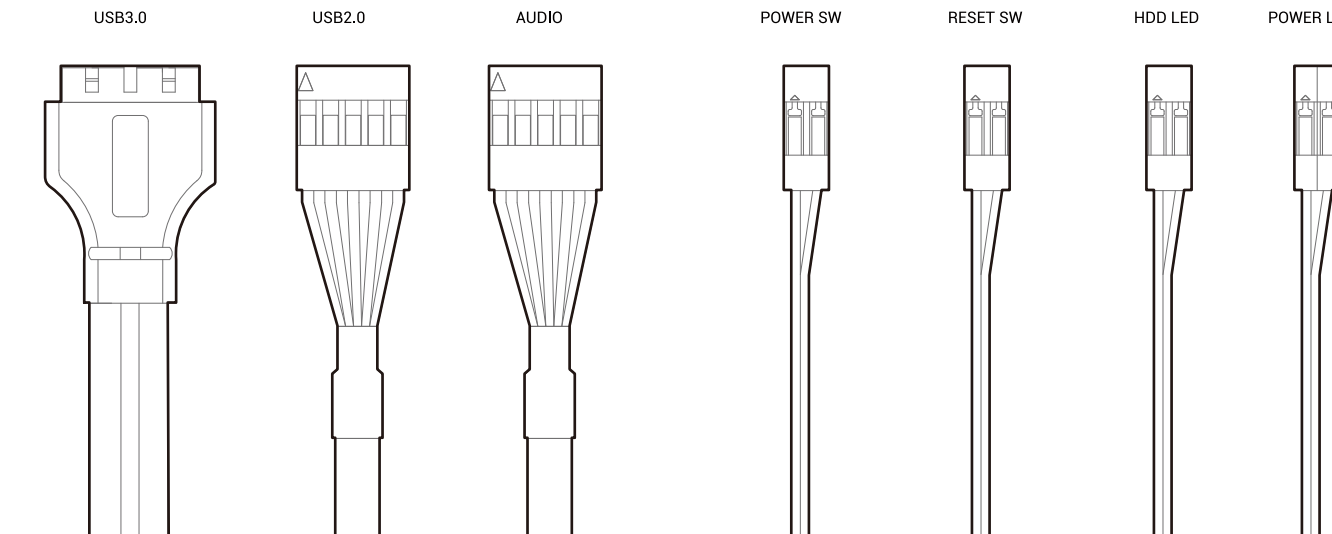

I/O Panel Introduction