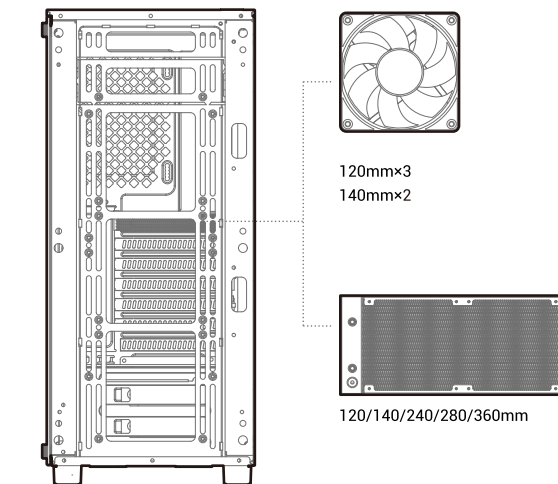

Specifications