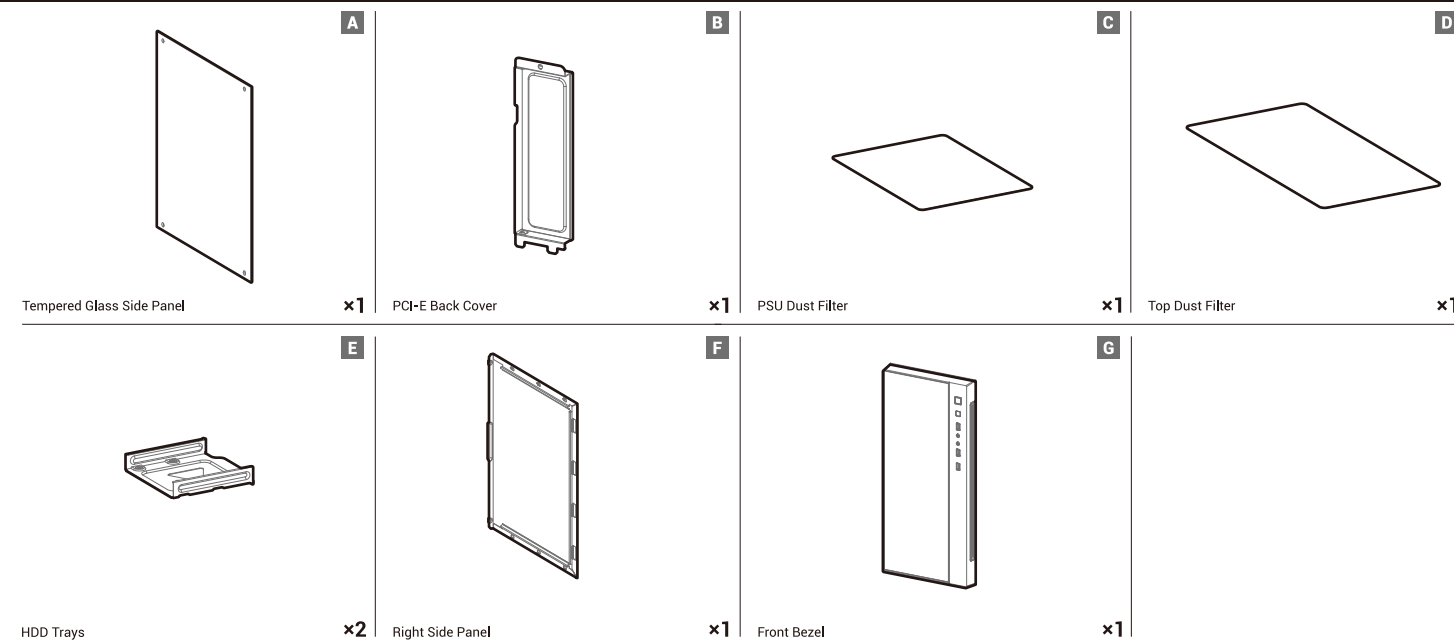

MATREXX 55 MESH

Mid-Tower Case

Case Features

Case Specifications

Accessory Kit Contents

Specifications

www.deepcool.com

Removing the Tempered Glass Side Panel

Removing the Metal Side Panel

Removing the Front Panel

Installing the Motherboard

Installing the GPU