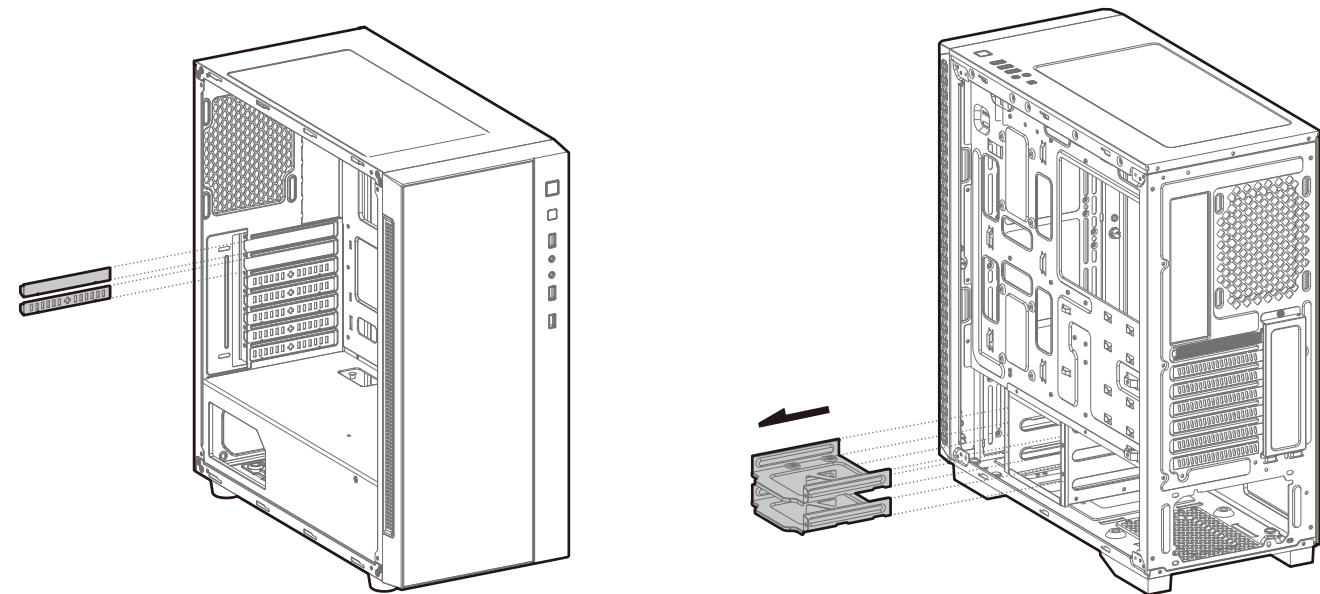

Installing HDDs