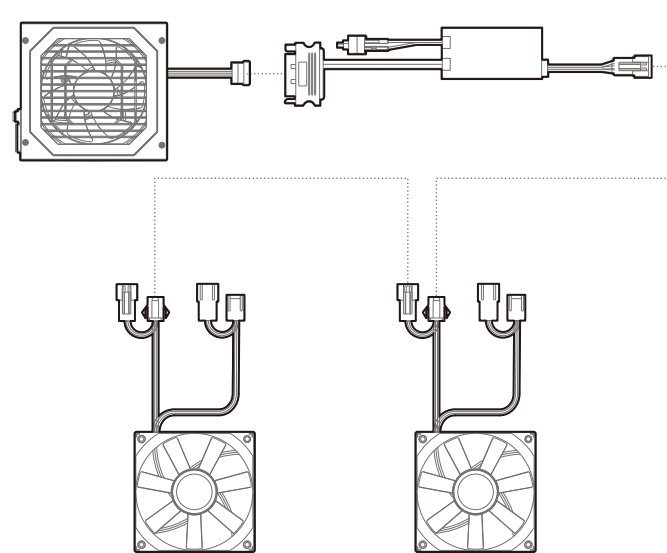

Manual RGB Wiring