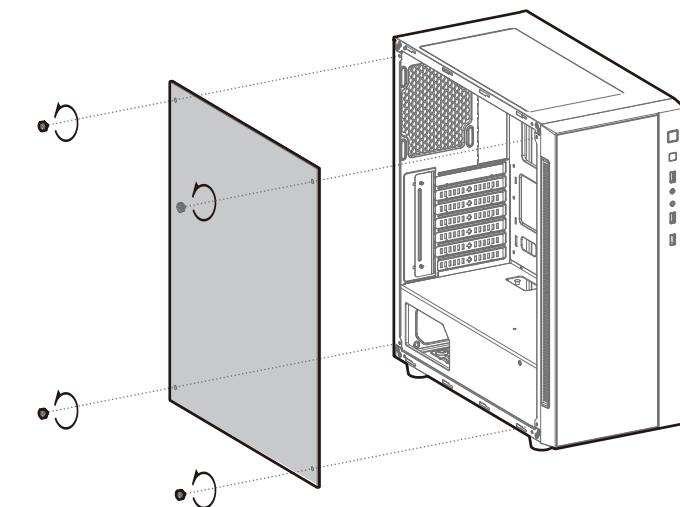

Removing the Tempered Glass Side Panel