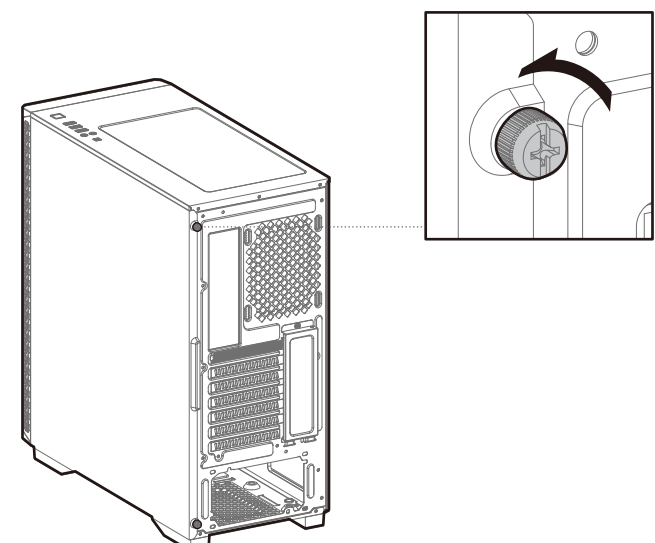

Removing the Metal Side Panel