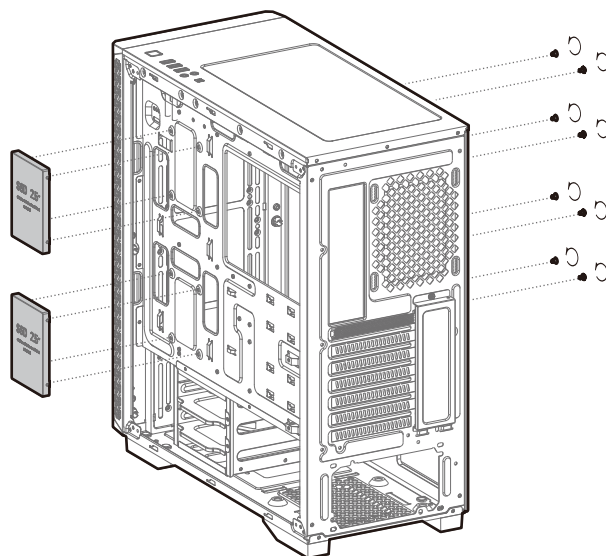

Installing SSDs