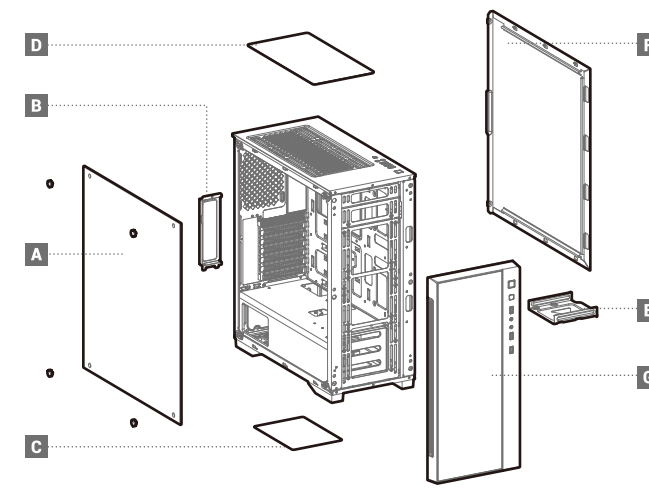

MATREXX 55 MESH

Mid-Tower Case

Case Features

Case Specifications